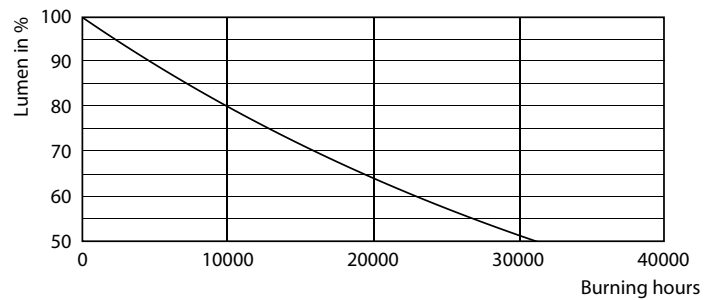

Lumen Maintenance Diagram - CorePro LED Stick ND 9.5-68W T38 E27 830