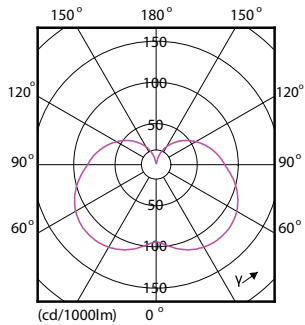

CorePro Plastic LED Specialties

Fotometriska data

Light Distribution Diagram - CorePro LED Stick ND 9.5-68W T38 E27 830