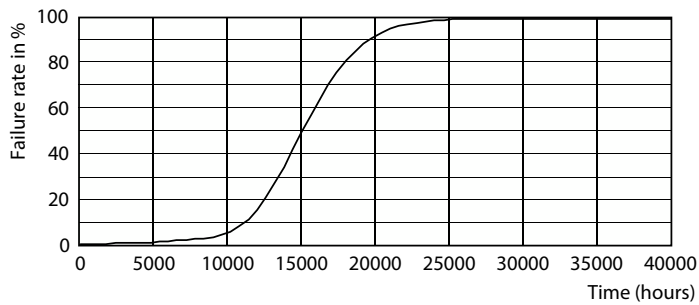

Livslängd

Life Expectancy Diagram - CorePro LED Stick ND 9.5-68W T38 E27 830