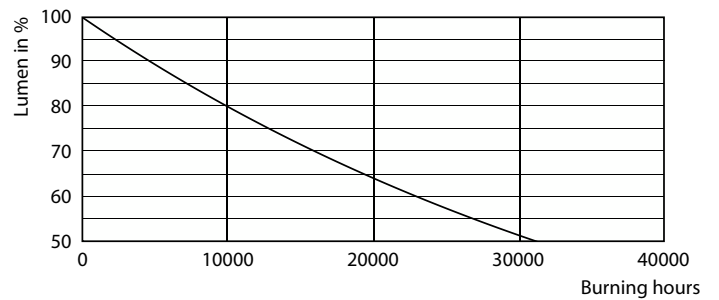

Lumen Maintenance Diagram - CorePro LED Stick ND 9.5-68W T38 E27 830