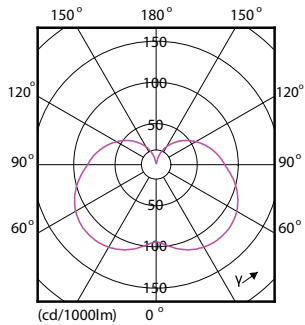

Especialidades CorePro Plastic LED

Dados fotométricos

Light Distribution Diagram - CorePro LED Stick ND 9.5-68W T38 E27 830