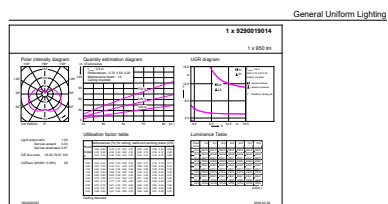

General uniform lighting - CorePro LED Stick ND 9.5-68W T38 E27 830