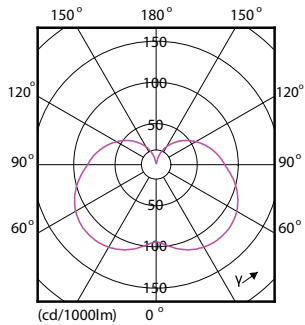

Maatschets

Product	D	C
CorePro LED Stick ND 9.5-68W T38 E27 830	37,2 mm	114,3 mm

Fotometrische gegevens

Spectral Power Distribution Colour - CorePro LED Stick ND 9.5-68W T38 E27 830

General uniform lighting - CorePro LED Stick ND 9.5-68W T38 E27 830

CorePro LED Specialties

Fotometrische gegevens

Light Distribution Diagram - CorePro LED Stick ND 9.5-68W T38 E27 830

Levensduur

Life Expectancy Diagram - CorePro LED Stick ND 9.5-68W T38 E27 830

Lumen Maintenance Diagram - CorePro LED Stick ND 9.5-68W T38 E27 830