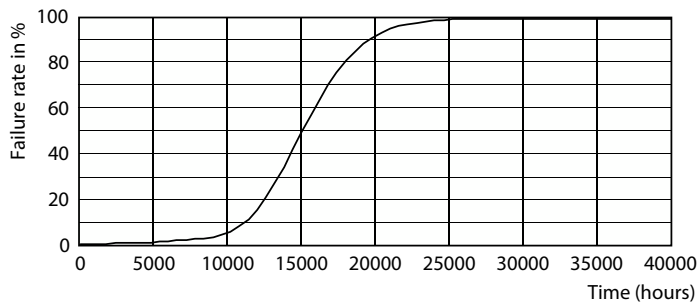

Levensduur

Life Expectancy Diagram - CorePro LED Stick ND 9.5-68W T38 E27 830