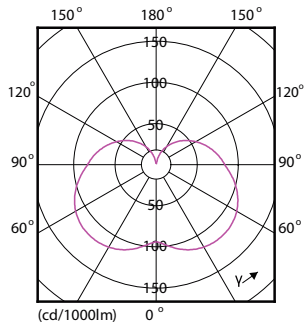

CorePro LED Specialties

Fotometrische gegevens

Light Distribution Diagram - CorePro LED Stick ND 9.5-68W T38 E27 830