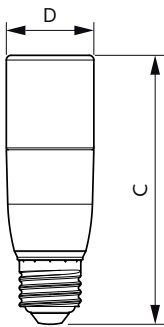

Abmessungsskizzen

Product	D	C
CorePro LED Stick ND 9.5-68W T38 E27 830	37,2 mm	114,3 mm

Photometrische Daten

Spectral Power Distribution Colour - CorePro LED Stick ND 9.5-68W T38 E27 830

General uniform lighting - CorePro LED Stick ND 9.5-68W T38 E27 830