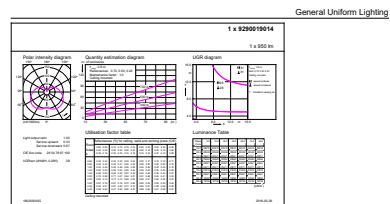

Abmessungsskizzen

Product	D	C
CorePro LED Stick ND 9.5-68W T38 E27 830	37,2 mm	114,3 mm

Photometrische Daten

Spectral Power Distribution Colour - CorePro LED Stick ND 9.5-68W T38 E27 830

General uniform lighting - CorePro LED Stick ND 9.5-68W T38 E27 830