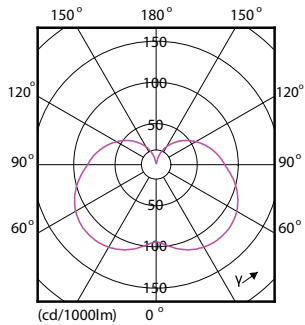

Abmessungsskizzen

Product	D	C
CorePro LED Stick ND 9.5-68W T38 E27 830	37,2 mm	114,3 mm

Photometrische Daten

Spectral Power Distribution Colour - CorePro LED Stick ND 9.5-68W T38 E27 830

General uniform lighting - CorePro LED Stick ND 9.5-68W T38 E27 830

CorePro Kunststoff-LED-Speziellampen

Photometrische Daten

Light Distribution Diagram - CorePro LED Stick ND 9.5-68W T38 E27 830

Lebensdauer

Life Expectancy Diagram - CorePro LED Stick ND 9.5-68W T38 E27 830