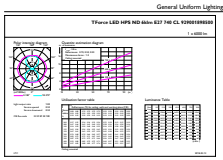

TrueForce LED Public (Road - SON)

Fotometrie