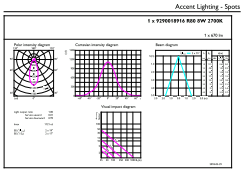

Riflettori CorePro LEDspot

Fotometrie

Accent Lighting Spots - CoreProLEDspot ND 8-100W R80 E27 827 36D