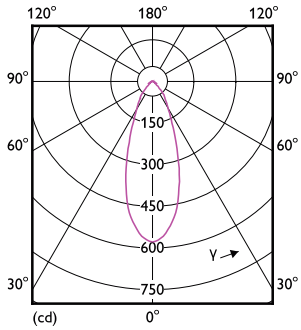

Disegno tecnico

Product	D	C
CoreProLEDspot ND 4-60W R80 E27 827 36D	80 mm	112 mm

Fotometrie

Accent Lighting Spots - CoreProLEDspot ND 4-60W R80 E27 827 36D

Spectral Power Distribution Colour - CoreProLEDspot ND 4-60W R80 E27 827 36D

Riflettori CorePro LEDspot

Fotometrie

Light Distribution Diagram - CoreProLEDspot ND 4-60W R80 E27 827 36D

Durata

Lumen Maintenance Diagram - CoreProLEDspot ND 4-60W R80 E27 827 36D

Life Expectancy Diagram - CoreProLEDspot ND 4-60W R80 E27 827 36D