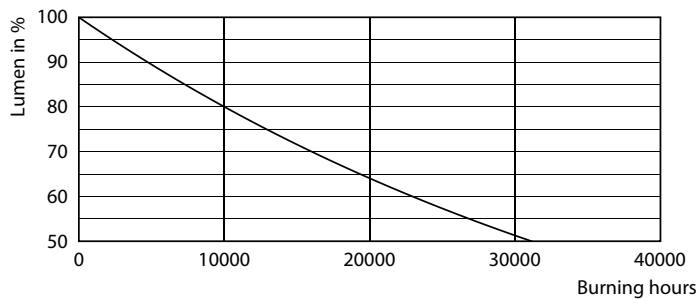

Lebensdauer

Lumen Maintenance Diagram - CoreProLEDspot ND 4-60W R80 E27 827 36D