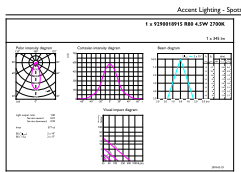

Abmessungsskizzen

Product	D	C
CoreProLEDspot ND 4-60W R80 E27 827 36D	80 mm	112 mm

Photometrische Daten

Accent Lighting Spots - CoreProLEDspot ND 4-60W R80 E27 827 36D

Spectral Power Distribution Colour - CoreProLEDspot ND 4-60W R80 E27 827 36D