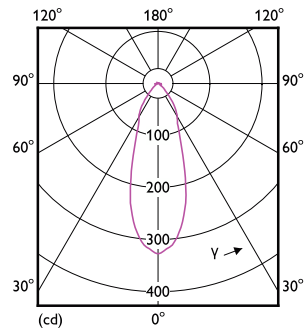

Måttskiss

Product	D	C
CoreProLEDspot ND2.8-40W R50 E14 827 36D	50 mm	84 mm

Fotometriska data

Spectral Power Distribution Colour - CoreProLEDspot ND2.8-40W R50 E14 827 36D

Light Distribution Diagram - CoreProLEDspot ND2.8-40W R50 E14 827 36D