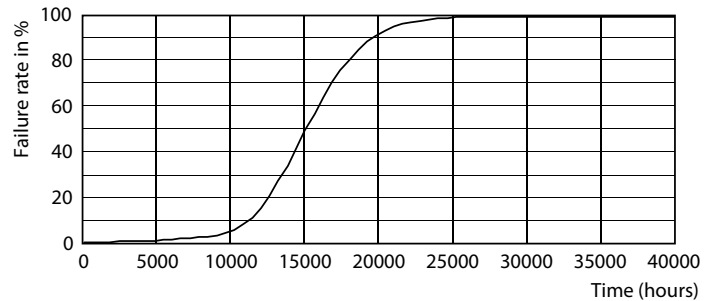

Life Expectancy Diagram - CoreProLEDspot ND2.8-40W R50 E14 827 36D