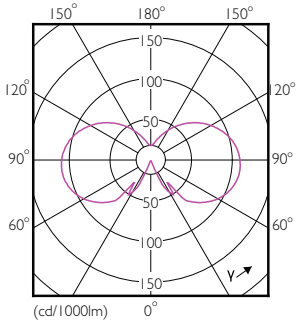

Disegno tecnico

Product	D	C
CLA LEDBulb ND 4.3-40W E27 827 A60 CL	60 mm	104 mm

Fotometrie

General uniform lighting - CLA LEDBulb ND 4.3-40W E27 827 A60 CL

Spectral Power Distribution Colour - CLA LEDBulb ND 4.3-40W E27 827 A60 CL

Classic filament LEDbulbs

Fotometrie

Light Distribution Diagram - CLA LEDBulb ND 4.3-40W E27 827 A60 CL

Durata

Life Expectancy Diagram - CLA LEDBulb ND 4.3-40W E27 827 A60 CL

Lumen Maintenance Diagram - CLA LEDBulb ND 4.3-40W E27 827 A60 CL