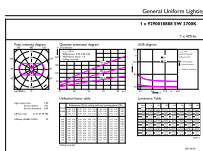

Dimensional drawing

Product	D	C
LEDClassic SSW 40W B35 E14 WW CLND 1SRT4	35.5 mm	106 mm

Photometric data

General uniform lighting - LEDClassic SSW 40W B35 E14 WW CLND 1SRT4

Spectral Power Distribution Colour - LEDClassic SSW 40W B35 E14 WW CLND 1SRT4