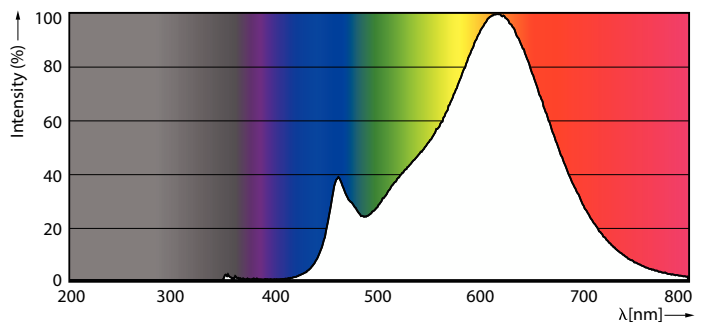

Product data

General Information	
Cap-Base	E14
Nominal lifetime	15,000 hour(s)
Switching Cycle	20,000
Rated Lifetime (Hours)	15,000 hour(s)
Lighting Technology	LED
Flux measurement reference	Sphere
EU RoHS compliant	Yes
Light Technical	
Color Code	827/825/822 [CCT of 2700K/2500K/2200K]
Color Code	827/825/822 [CCT of 2700K/2500K/2200K]
Color Designation	Warm/Extra Warm/Very Warm
Correlated Color Temperature (Nom)	2700 2500 2200 K
Luminous Efficacy (rated) (Nom)	94.00 lm/W
Color Consistency	<6
Color rendering index (CRI)	80
LLMF At End Of Nominal Lifetime (Nom)	70 %

SceneSwitch LEDbulbs

Controls and Dimming

Dimmable	No
----------	----

Mechanical and Housing

Bulb Finish	Clear
Bulb Material	Glass
Bulb Shape	B35

Approval and Application

Energy Efficiency Class	F
Energy Consumption kWh/1000 h	5 kWh
EPREL Registration Number	739281
EyeComfort	Yes
LED Innovations	EyeComfort

Dimensional drawing

Product	D	C
LEDClassic SSW 40W B35 E14 WW CLND 1SRT4	35.5 mm	106 mm

Photometric data

General uniform lighting - LEDClassic SSW 40W B35 E14 WW CLND 1SRT4

Spectral Power Distribution Colour - LEDClassic SSW 40W B35 E14 WW CLND 1SRT4