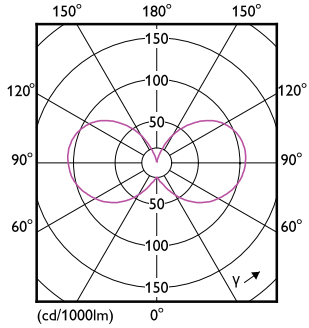

Dimensional drawing

Product	D	C
LEDClassic SSW 40W B35 E14 WW CLND 1SRT4	35.5 mm	106 mm

Photometric data

General uniform lighting - LEDClassic SSW 40W B35 E14 WW CLND 1SRT4

Spectral Power Distribution Colour - LEDClassic SSW 40W B35 E14 WW CLND 1SRT4

SceneSwitch LEDbulbs

Photometric data

Light Distribution Diagram - LEDClassic SSW 40W B35 E14 WW CLND 1SRT4

Lifetime

Life Expectancy Diagram - LEDClassic SSW 40W B35 E14 WW CLND 1SRT4

Lumen Maintenance Diagram - LEDClassic SSW 40W B35 E14 WW CLND 1SRT4