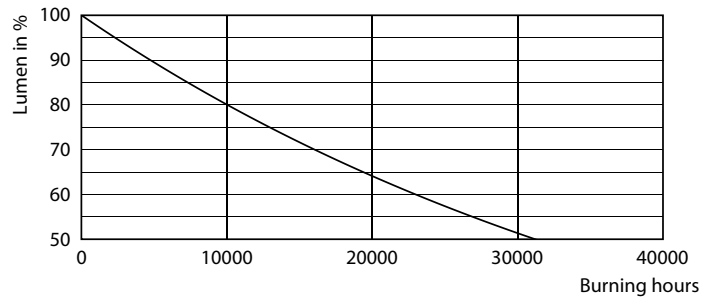

Product data

General Information	
Cap-Base	E14
Nominal lifetime	15,000 hour(s)
Switching Cycle	20,000
Rated Lifetime (Hours)	15,000 hour(s)
Lighting Technology	LED
Flux measurement reference	Sphere
EU RoHS compliant	Yes
Light Technical	
Color Code	827/825/822 [CCT of 2700K/2500K/2200K]
Color Code	827/825/822 [CCT of 2700K/2500K/2200K]
Color Designation	Warm/Extra Warm/Very Warm
Correlated Color Temperature (Nom)	2700 2500 2200 K
Luminous Efficacy (rated) (Nom)	94.00 lm/W
Color Consistency	<6
Color rendering index (CRI)	80
LLMF At End Of Nominal Lifetime (Nom)	70 %

Dimensional drawing

Product	D	C
LEDClassic SSW 40W B35 E14 WW CLND 1SRT4	35.5 mm	106 mm

Photometric data

General uniform lighting - LEDClassic SSW 40W B35 E14 WW CLND 1SRT4

Spectral Power Distribution Colour - LEDClassic SSW 40W B35 E14 WW CLND 1SRT4

SceneSwitch LEDbulbs

Photometric data

Light Distribution Diagram - LEDClassic SSW 40W B35 E14 WW CLND 1SRT4

Lifetime

Life Expectancy Diagram - LEDClassic SSW 40W B35 E14 WW CLND 1SRT4

Lumen Maintenance Diagram - LEDClassic SSW 40W B35 E14 WW CLND 1SRT4