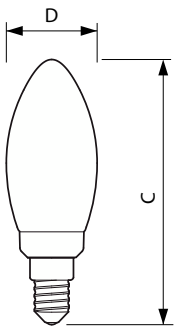

Dimensional drawing

Product	D	C
LEDClassic SSW 40W B35 E14 WW CLND 1SRT4	35.5 mm	106 mm

Photometric data

General uniform lighting - LEDClassic SSW 40W B35 E14 WW CLND 1SRT4

Spectral Power Distribution Colour - LEDClassic SSW 40W B35 E14 WW CLND 1SRT4