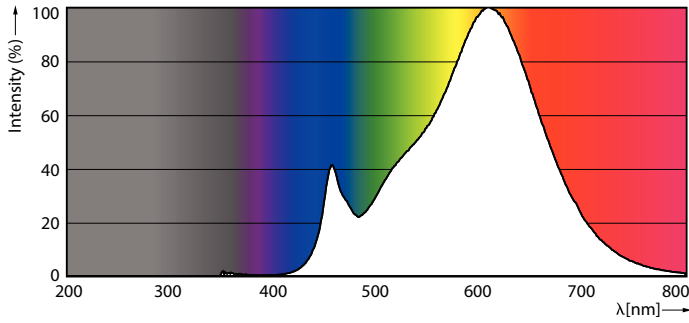

SceneSwitch LEDbulbs

Photometric data

Spectral Power Distribution Colour - LEDClassic SSW 60W A60
E27WWCLND RF1SRT4