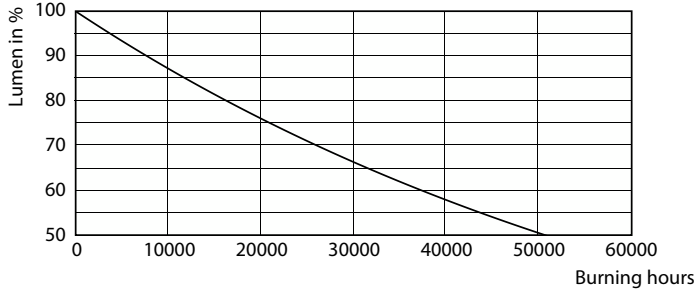

Kullanım Ömrü

Lumen Maintenance Diagram - TForce HB 100-85W E40 865 120D GM