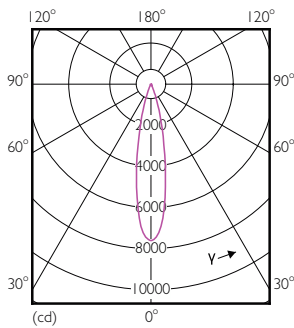

Product data

General Information	
Cap-Base	E26 [Single Contact Medium Screw]
Nominal lifetime	25,000 hour(s)
Switching Cycle	50,000
Lighting Technology	LED
EU RoHS compliant	Yes
Light Technical	
Color Code	930 [CCT of 3000K]
Beam Angle (Nom)	25 degree(s)
Luminous Flux	1,250 lm
Luminous Intensity (Nom)	6,000 cd
Color Designation	White (WH)
Correlated Color Temperature (Nom)	3000 K
Luminous Efficacy (rated) (Nom)	75.00 lm/W
Color Consistency	<4
Color rendering index (CRI)	90
LLMF At End Of Nominal Lifetime (Nom)	70 %
Operating and Electrical	
Line Frequency	60 Hz
Input Frequency	60 Hz
Power Consumption	16.5 W
Lamp Current (Nom)	170 mA

Dimensional drawing

Product	D	C
16.5PAR38/PER/930/F25/DIM/120V 6/1FB T20	120.7 mm	134.6 mm

Photometric data

Light Distribution Diagram - 16.5PAR38/PER/930/F25/DIM/120V 6/1FB T20

Spectral Power Distribution Colour - 16.5PAR38/PER/930/F25/DIM/120V 6/1FB T20