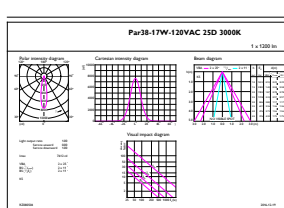

Product data

General Information	
Cap-Base	E26 [Single Contact Medium Screw]
Nominal lifetime	25,000 hour(s)
Switching Cycle	50,000
Lighting Technology	LED
EU RoHS compliant	Yes
Light Technical	
Color Code	930 [CCT of 3000K]
Beam Angle (Nom)	25 degree(s)
Luminous Flux	1,250 lm
Luminous Intensity (Nom)	6,000 cd
Color Designation	White (WH)
Correlated Color Temperature (Nom)	3000 K
Luminous Efficacy (rated) (Nom)	75.00 lm/W
Color Consistency	<4
Color rendering index (CRI)	90
LLMF At End Of Nominal Lifetime (Nom)	70 %
Operating and Electrical	
Line Frequency	60 Hz
Input Frequency	60 Hz
Power Consumption	16.5 W
Lamp Current (Nom)	170 mA

Dimensional drawing

Product	D	C
16.5PAR38/PER/930/F25/DIM/120V 6/1FB T20	120.7 mm	134.6 mm

Photometric data

Light Distribution Diagram - 16.5PAR38/PER/930/F25/DIM/120V 6/1FB T20

Spectral Power Distribution Colour - 16.5PAR38/PER/930/F25/DIM/120V 6/1FB T20