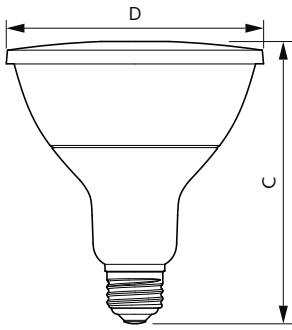

LED PAR38

16.5PAR38/PER/930/F25/DIM/120V 6/1FB T20

Philips LED spots with a single optic beam, provide a clean beam that's free from shadows with beam angles from 15 and 40 degrees to suit every general lighting application.

Product data

General Information	
Cap-Base	E26 [Single Contact Medium Screw]
Nominal lifetime	25,000 hour(s)
Switching Cycle	50,000
Lighting Technology	LED
EU RoHS compliant	Yes
Light Technical	
Color Code	930 [CCT of 3000K]
Beam Angle (Nom)	25 degree(s)
Luminous Flux	1,250 lm
Luminous Intensity (Nom)	6,000 cd
Color Designation	White (WH)
Correlated Color Temperature (Nom)	3000 K
Luminous Efficacy (rated) (Nom)	75.00 lm/W
Color Consistency	<4
Color rendering index (CRI)	90
LLMF At End Of Nominal Lifetime (Nom)	70 %
Operating and Electrical	
Line Frequency	60 Hz
Input Frequency	60 Hz
Power Consumption	16.5 W
Lamp Current (Nom)	170 mA

Wattage Equivalent	120 W
Starting Time (Nom)	0.5 s
Warm-up time to 60% light	0.5 s
Power Factor (Fraction)	0.9
Voltage (Nom)	120 V
Temperature	
T-Case Maximum (Nom)	90 °C
Controls and Dimming	
Dimmable	Yes
Mechanical and Housing	
Bulb Finish	Clear
Bulb Material	Plastic
Bulb Shape	PAR38 [PAR 4.75 inch/121mm]
Approval and Application	
Suitable For Accent Lighting	Yes
Energy Consumption kWh/1000 h	- kWh
Product Data	
Order product name	16.5PAR38/PER/930/F25/DIM/120V 6/1FB T20

Dimensional drawing

Product	D	C
16.5PAR38/PER/930/F25/DIM/120V 6/1FB T20	120.7 mm	134.6 mm

Photometric data

Light Distribution Diagram - 16.5PAR38/PER/930/F25/DIM/120V 6/1FB T20

Spectral Power Distribution Colour - 16.5PAR38/PER/930/F25/DIM/120V 6/1FB T20