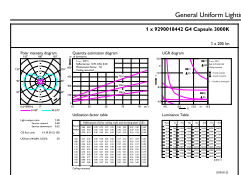

Photometric data

© 2023 Philips Lighting B.V. Page 1/1

Light Distribution Diagram - 2T3/LED/830/G4/ND 12V 6/1BC

Accent Lighting Spots - 2T3/LED/830/G4/ND 12V 6/1BC