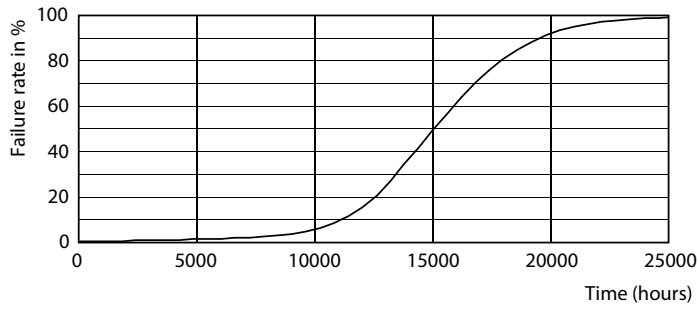

LED Specialty Lamps

Lifetime

Life Expectancy Diagram - 2T3/LED/830/G4/ND 12V 6/1BC

Lumen Maintenance Diagram - 2T3/LED/830/G4/ND 12V 6/1BC