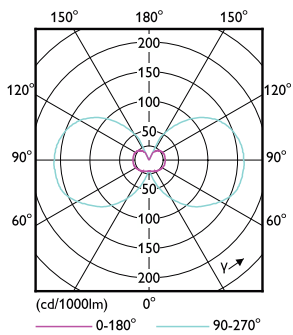

Photometric data

© 2023 Philips Lighting B.V. Page 1/1

Light Distribution Diagram - 2T3/LED/830/G4/ND 12V 6/1BC

Accent Lighting Spots - 2T3/LED/830/G4/ND 12V 6/1BC