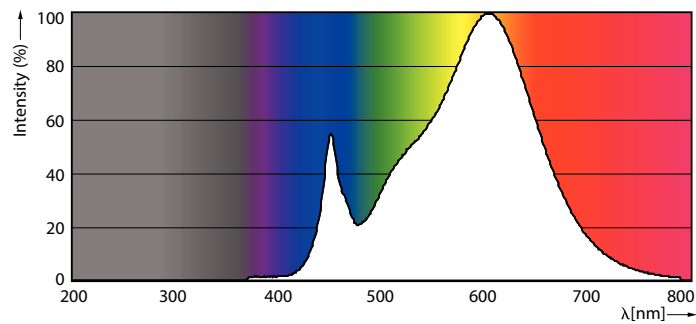

© 2023 Philips Lighting B.V. Page 1/1

Accent Lighting Spots - 2T3/LED/830/G4/ND 12V 6/1BC

Spectral Power Distribution Colour - 2T3/LED/830/G4/ND 12V 6/1BC