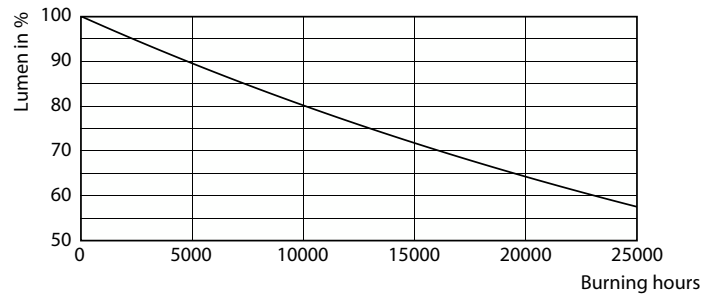

LED Specialty Lamps

Lifetime

Life Expectancy Diagram - 2T3/LED/830/G4/ND 12V 6/1BC

Lumen Maintenance Diagram - 2T3/LED/830/G4/ND 12V 6/1BC