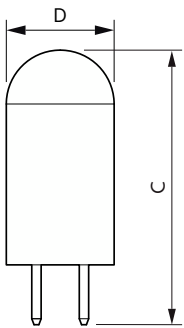

Abmessungsskizzen

Product	D	C
CorePro LEDcapsuleLV 0.9-10W G4 827	14,5 mm	38 mm

Photometrische Daten

Light Distribution Diagram - CorePro LEDcapsuleLV 0.9-10W G4 827

Spectral Power Distribution Colour - CorePro LEDcapsuleLV 0.9-10W G4 827