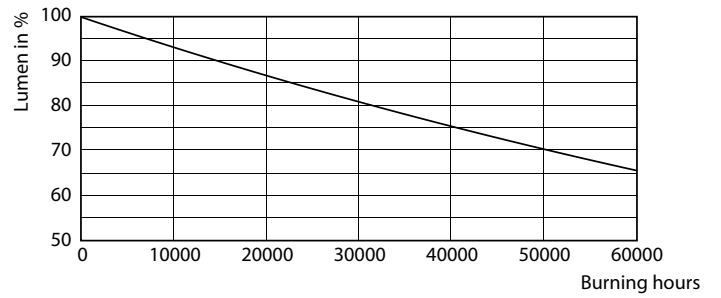

LED Urban TrueForce Lamps

Lifetime

Life Expectancy Diagram - 38ED28/LED/730/ND 120-277V G2 CT 4/1

Lumen Maintenance Diagram - 38ED28/LED/730/ND 120-277V G2 CT 4/1