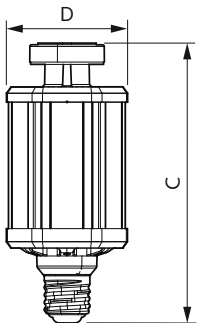

Product data

General Information	
Cap-Base	E39 [Single Contact Mogul Screw]
Nominal lifetime	50,000 hour(s)
Switching Cycle	50,000
Lighting Technology	LED
EU RoHS compliant	Yes
Light Technical	
Color Code	730 [CCT of 3000K]
Beam Angle (Nom)	360 degree(s)
Luminous Flux	5,000 lm
Color Designation	White (WH)
Correlated Color Temperature (Nom)	3000 K
Luminous Efficacy (rated) (Nom)	60.00 lm/W
Color Consistency	ANSI 3000K
Color rendering index (CRI)	70
LLMF At End Of Nominal Lifetime (Nom)	70 %
Operating and Electrical	
Line Frequency	50 to 60 Hz

Material Nr. (12NC)	929001818404
Numerator - Quantity Per Pack	1
EAN/UPC - Product/Case	046677476045
Numerator - Packs per outer box	4
EAN/UPC - Case	50046677476040

Dimensional drawing

Product	D	C
38ED28/LED/730/ND 120-277V G2 CT 4/1	4-3/16 inch	9-11/16 inch