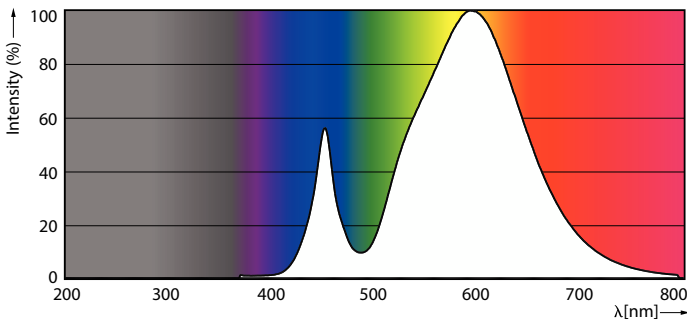

Product data

General Information	
Cap-Base	E39 [Single Contact Mogul Screw]
Nominal lifetime	50,000 hour(s)
Switching Cycle	50,000
Lighting Technology	LED
EU RoHS compliant	Yes
Light Technical	
Color Code	730 [CCT of 3000K]
Beam Angle (Nom)	360 degree(s)
Luminous Flux	5,000 lm
Color Designation	White (WH)
Correlated Color Temperature (Nom)	3000 K
Luminous Efficacy (rated) (Nom)	60.00 lm/W
Color Consistency	ANSI 3000K
Color rendering index (CRI)	70
LLMF At End Of Nominal Lifetime (Nom)	70 %
Operating and Electrical	
Line Frequency	50 to 60 Hz

LED Urban TrueForce Lamps

Approval and Application

Energy Consumption kWh/1000 h	- kWh
Energy Certifications	DLC Standard

Product Data

Order product name	38ED28/LED/730/ND 120-277V G2 CT 4/1
Full product name	38ED28/LED/730/ND 120-277V G2 CT 4/1
Order code	476044

Photometric data

Spectral Power Distribution Colour - 38ED28/LED/730/ND 120-277V G2 CT 4/1

General uniform lighting - 38ED28/LED/730/ND 120-277V G2 CT 4/1

Light Distribution Diagram - 38ED28/LED/730/ND 120-277V G2 CT 4/1