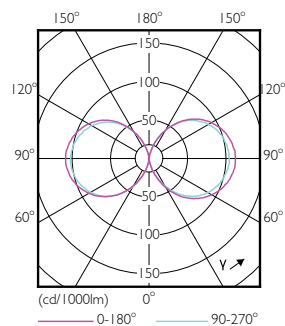

Product data

General Information	
Cap-Base	E39 [Single Contact Mogul Screw]
Nominal lifetime	50,000 hour(s)
Switching Cycle	50,000
Lighting Technology	LED
EU RoHS compliant	Yes
Light Technical	
Color Code	730 [CCT of 3000K]
Beam Angle (Nom)	360 degree(s)
Luminous Flux	5,000 lm
Color Designation	White (WH)
Correlated Color Temperature (Nom)	3000 K
Luminous Efficacy (rated) (Nom)	60.00 lm/W
Color Consistency	ANSI 3000K
Color rendering index (CRI)	70
LLMF At End Of Nominal Lifetime (Nom)	70 %
Operating and Electrical	
Line Frequency	50 to 60 Hz

LED Urban TrueForce Lamps

Approval and Application

Energy Consumption kWh/1000 h	- kWh
Energy Certifications	DLC Standard

Product Data

Order product name	38ED28/LED/730/ND 120-277V G2 CT 4/1
Full product name	38ED28/LED/730/ND 120-277V G2 CT 4/1
Order code	476044

Material Nr. (12NC)	929001818404
Numerator - Quantity Per Pack	1
EAN/UPC - Product/Case	046677476045
Numerator - Packs per outer box	4
EAN/UPC - Case	50046677476040

Dimensional drawing

Product	D	C
38ED28/LED/730/ND 120-277V G2 CT 4/1	4-3/16 inch	9-11/16 inch

Photometric data

Spectral Power Distribution Colour - 38ED28/LED/730/ND 120-277V G2 CT 4/1

General uniform lighting - 38ED28/LED/730/ND 120-277V G2 CT 4/1

Light Distribution Diagram - 38ED28/LED/730/ND 120-277V G2 CT 4/1