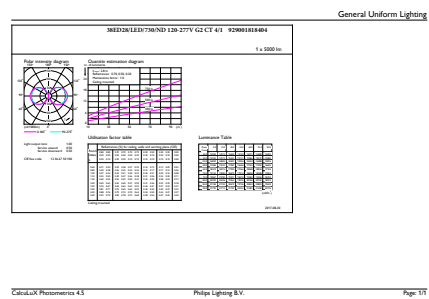

Product data

General Information	
Cap-Base	E39 [Single Contact Mogul Screw]
Nominal lifetime	50,000 hour(s)
Switching Cycle	50,000
Lighting Technology	LED
EU RoHS compliant	Yes
Light Technical	
Color Code	730 [CCT of 3000K]
Beam Angle (Nom)	360 degree(s)
Luminous Flux	5,000 lm
Color Designation	White (WH)
Correlated Color Temperature (Nom)	3000 K
Luminous Efficacy (rated) (Nom)	60.00 lm/W
Color Consistency	ANSI 3000K
Color rendering index (CRI)	70
LLMF At End Of Nominal Lifetime (Nom)	70 %
Operating and Electrical	
Line Frequency	50 to 60 Hz

LED Urban TrueForce Lamps

Approval and Application

Energy Consumption kWh/1000 h	- kWh
Energy Certifications	DLC Standard

Product Data

Order product name	38ED28/LED/730/ND 120-277V G2 CT 4/1
Full product name	38ED28/LED/730/ND 120-277V G2 CT 4/1
Order code	476044

Material Nr. (12NC)	929001818404
Numerator - Quantity Per Pack	1
EAN/UPC - Product/Case	046677476045
Numerator - Packs per outer box	4
EAN/UPC - Case	50046677476040

Dimensional drawing

Product	D	C
38ED28/LED/730/ND 120-277V G2 CT 4/1	4-3/16 inch	9-11/16 inch

Photometric data

Spectral Power Distribution Colour - 38ED28/LED/730/ND 120-277V G2 CT 4/1

General uniform lighting - 38ED28/LED/730/ND 120-277V G2 CT 4/1

Light Distribution Diagram - 38ED28/LED/730/ND 120-277V G2 CT 4/1