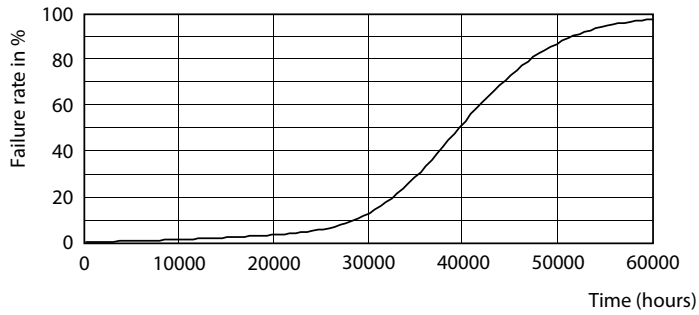

LED Urban TrueForce Lamps

Lifetime

Life Expectancy Diagram - 38ED28/LED/730/ND 120-277V G2 CT 4/1

Lumen Maintenance Diagram - 38ED28/LED/730/ND 120-277V G2 CT 4/1