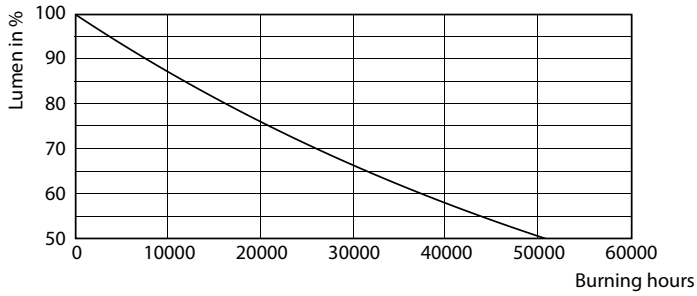

Kullanım Ömrü

Lumen Maintenance Diagram - TForce Core HB 200-160W E40 865 WB GM