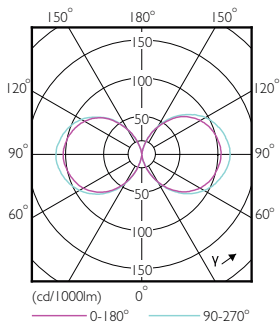

Product data

General Information	
Cap-Base	E39 [Single Contact Mogul Screw]
Nominal lifetime	50,000 hour(s)
Switching Cycle	50,000
Lighting Technology	LED
EU RoHS compliant	Yes
Light Technical	
Color Code	727 [CCT of 2700K]
Beam Angle (Nom)	360 degree(s)
Luminous Flux	7,500 lm
Color Designation	Warm White (WW)
Correlated Color Temperature (Nom)	2700 K
Luminous Efficacy (rated) (Nom)	133.33 lm/W
Color Consistency	ANSI 2700K
Color rendering index (CRI)	70
LLMF At End Of Nominal Lifetime (Nom)	70 %
Operating and Electrical	
Line Frequency	50 to 60 Hz

LED Urban TrueForce Lamps

Approval and Application

Energy Consumption kWh/1000 h	- kWh
Energy Certifications	DLC Standard

Product Data

Order product name	55ED28/LED/727/ND 120-277V G2 4/1
Full product name	55ED28/LED/727/ND 120-277V G2 4/1
Order code	473652

Photometric data

General uniform lighting - 55ED28/LED/727/ND 120-277V G2 4/1

Light Distribution Diagram - 55ED28/LED/727/ND 120-277V G2 4/1

Spectral Power Distribution Colour - 55ED28/LED/727/ND 120-277V G2 4/1