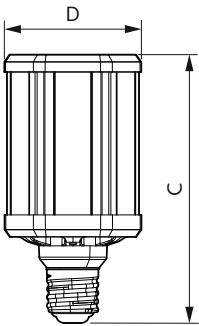

Product data

General Information	
Cap-Base	E39 [Single Contact Mogul Screw]
Nominal lifetime	50,000 hour(s)
Switching Cycle	50,000
Lighting Technology	LED
EU RoHS compliant	Yes
Light Technical	
Color Code	727 [CCT of 2700K]
Beam Angle (Nom)	360 degree(s)
Luminous Flux	7,500 lm
Color Designation	Warm White (WW)
Correlated Color Temperature (Nom)	2700 K
Luminous Efficacy (rated) (Nom)	133.33 lm/W
Color Consistency	ANSI 2700K
Color rendering index (CRI)	70
LLMF At End Of Nominal Lifetime (Nom)	70 %
Operating and Electrical	
Line Frequency	50 to 60 Hz

Material Nr. (12NC)	929001397004
Numerator - Quantity Per Pack	1
EAN/UPC - Product/Case	046677473655
Numerator - Packs per outer box	4
EAN/UPC - Case	50046677473650

Dimensional drawing

Product	D	C
55ED28/LED/727/ND 120-277V G2 4/1	4-3/16 inch	8-1/16 inch