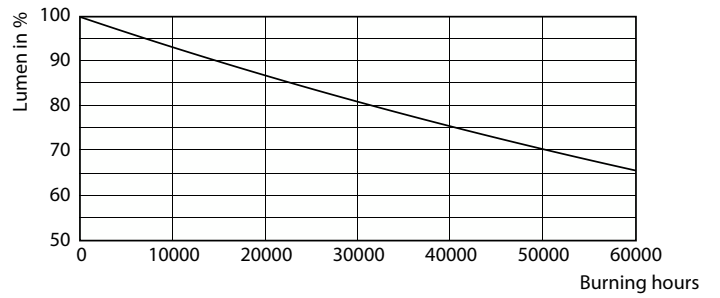

LED Urban TrueForce Lamps

Lifetime

Life Expectancy Diagram - 55ED28/LED/727/ND 120-277V G2 4/1

Lumen Maintenance Diagram - 55ED28/LED/727/ND 120-277V G2 4/1