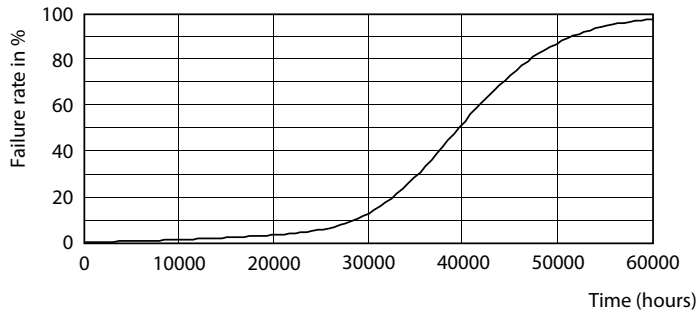

LED Urban TrueForce Lamps

Lifetime

Life Expectancy Diagram - 55ED28/LED/727/ND 120-277V G2 4/1

Lumen Maintenance Diagram - 55ED28/LED/727/ND 120-277V G2 4/1