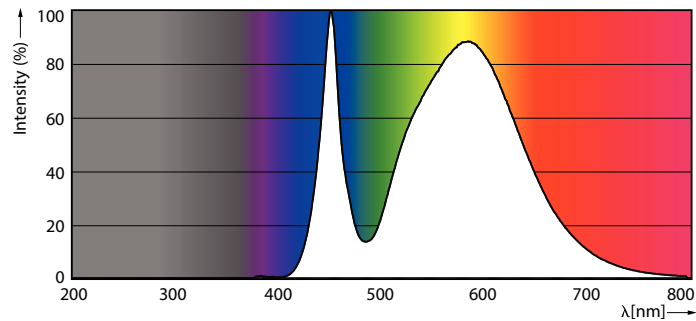

Photometric data

Spectral Power Distribution Colour - 55ED28/LED/740/ND 120-277V G2 4/1