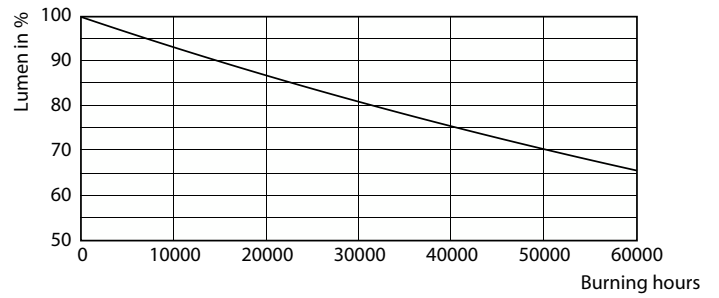

LED Urban TrueForce Lamps

Lifetime

Life Expectancy Diagram - 55ED28/LED/740/ND 120-277V G2 4/1

Lumen Maintenance Diagram - 55ED28/LED/740/ND 120-277V G2 4/1