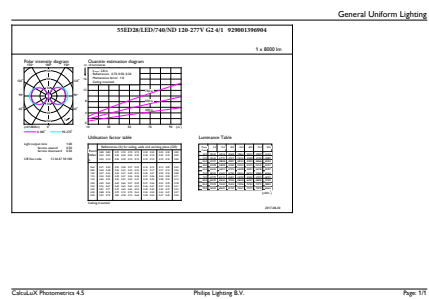

## Dimensional drawing

Product	D	C
55ED28/LED/740/ND 120-277V G2 4/1	4-3/16 inch	8-1/16 inch

## Photometric data

Spectral Power Distribution Colour - 55ED28/LED/740/ND 120-277V G2 4/1

General uniform lighting - 55ED28/LED/740/ND 120-277V G2 4/1

Light Distribution Diagram - 55ED28/LED/740/ND 120-277V G2 4/1