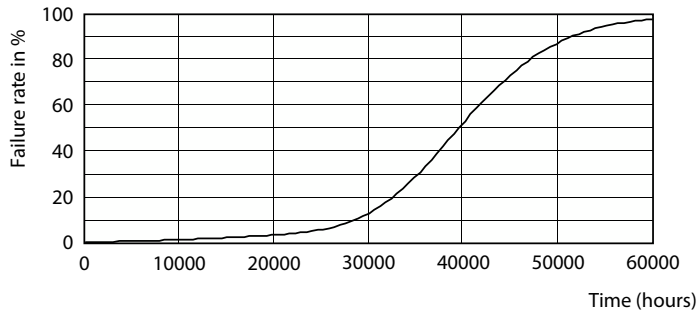

LED Urban TrueForce Lamps

Lifetime

Life Expectancy Diagram - 55ED28/LED/740/ND 120-277V G2 4/1

Lumen Maintenance Diagram - 55ED28/LED/740/ND 120-277V G2 4/1