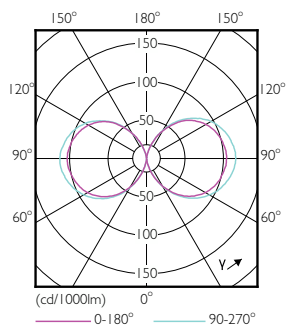

## Dimensional drawing

Product	D	C
55ED28/LED/740/ND 120-277V G2 4/1	4-3/16 inch	8-1/16 inch

## Photometric data

Spectral Power Distribution Colour - 55ED28/LED/740/ND 120-277V G2 4/1

General uniform lighting - 55ED28/LED/740/ND 120-277V G2 4/1

Light Distribution Diagram - 55ED28/LED/740/ND 120-277V G2 4/1