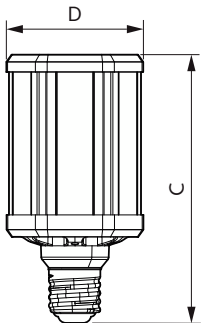

## Dimensional drawing

Product	D	C
55ED28/LED/740/ND 120-277V G2 4/1	4-3/16 inch	8-1/16 inch