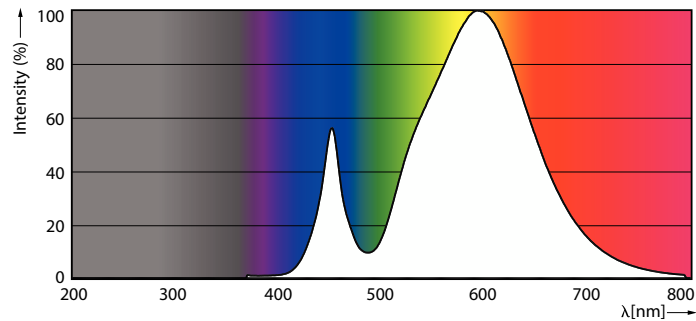

Photometric data

Spectral Power Distribution Colour - 55ED28/LED/730/ND 120-277V G2 4/1