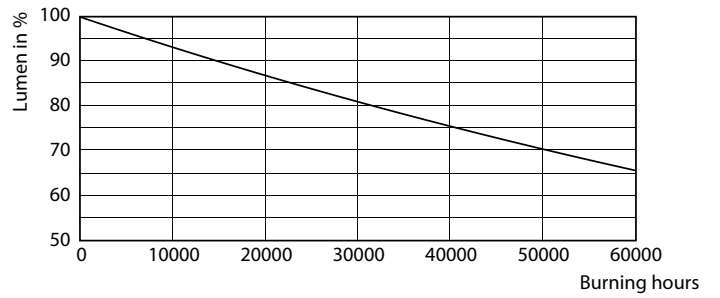

LED Urban TrueForce Lamps

Lifetime

Life Expectancy Diagram - 55ED28/LED/730/ND 120-277V G2 4/1

Lumen Maintenance Diagram - 55ED28/LED/730/ND 120-277V G2 4/1