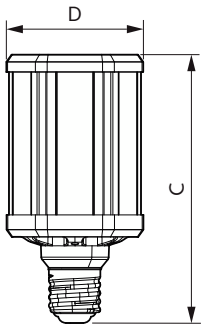

## Dimensional drawing

Product	D	C
55ED28/LED/730/ND 120-277V G2 4/1	105 mm	204 mm