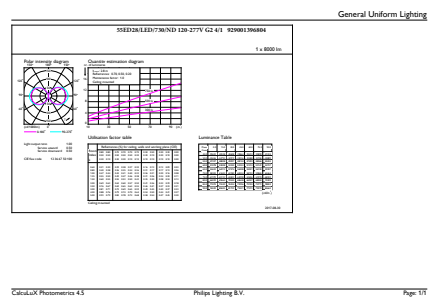

## Product Data

Order product name	55ED28/LED/730/ND 120-277V G2 4/1
Full product name	55ED28/LED/730/ND 120-277V G2 4/1
Order code	929001396804

Material Nr. (12NC)	929001396804
Numerator - Quantity Per Pack	1
EAN/UPC - Product/Case	046677473631
Numerator - Packs per outer box	4
EAN/UPC - Case	50046677473636

## Dimensional drawing

Product	D	C
55ED28/LED/730/ND 120-277V G2 4/1	105 mm	204 mm

## Photometric data

Spectral Power Distribution Colour - 55ED28/LED/730/ND 120-277V G2 4/1

General uniform lighting - 55ED28/LED/730/ND 120-277V G2 4/1

Light Distribution Diagram - 55ED28/LED/730/ND 120-277V G2 4/1