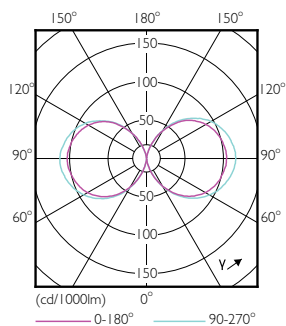

## Dimensional drawing

Product	D	C
55ED28/LED/730/ND 120-277V G2 4/1	105 mm	204 mm

## Photometric data

Spectral Power Distribution Colour - 55ED28/LED/730/ND 120-277V G2 4/1

General uniform lighting - 55ED28/LED/730/ND 120-277V G2 4/1

Light Distribution Diagram - 55ED28/LED/730/ND 120-277V G2 4/1