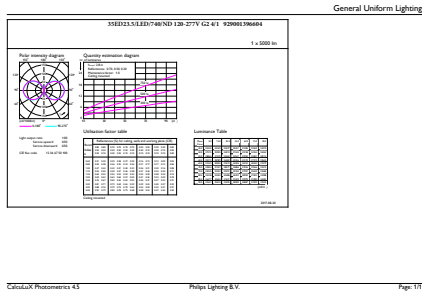

TrueForce LED Public (Urban/Road – HPS/MH)

Photometric data

General uniform lighting - 35ED23.5/LED/740/ND 120-277V G2 4/1