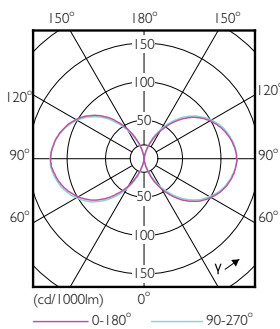

Photometric data

Light Distribution Diagram - 35ED23.5/LED/740/ND 120-277V G2 4/1