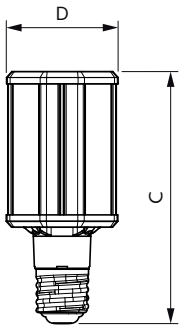

## Mechanical and Housing

Bulb Finish	Clear
Bulb Material	Plastic
Bulb Shape	Others

## Dimensional drawing

Product	D	C
35ED23.5/LED/740/ND 120-277V G2 4/1	3-5/16 inch	7-1/2 inch