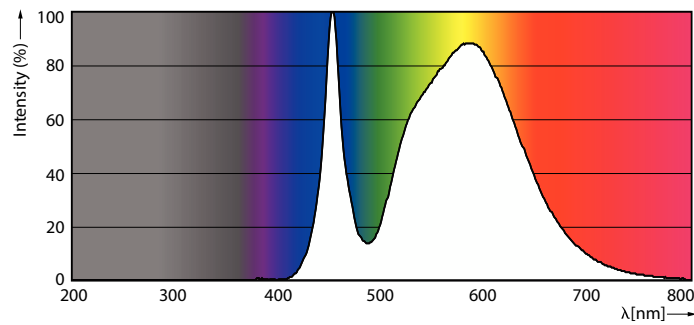

Photometric data

Spectral Power Distribution Colour - 35ED23.5/LED/740/ND 120-277V G2 4/1