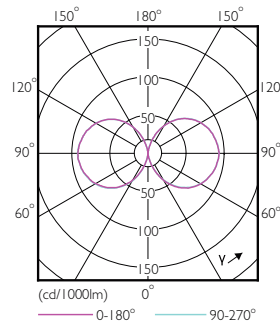

Light Distribution Diagram - 26ED23.5/LED/727/ND 120-277V G2 4/1