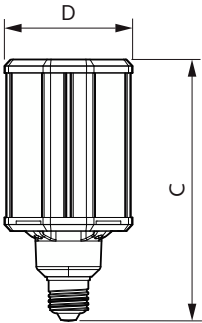

Product data

General Information	
Cap-Base	E26 [Single Contact Medium Screw]
Nominal lifetime	50,000 hour(s)
Switching Cycle	50,000
Lighting Technology	LED
EU RoHS compliant	Yes
Light Technical	
Color Code	727 [CCT of 2700K]
Beam Angle (Nom)	360 degree(s)
Luminous Flux	2,800 lm
Color Designation	Warm White (WW)
Correlated Color Temperature (Nom)	2700 K
Luminous Efficacy (rated) (Nom)	107.00 lm/W
Color Consistency	ANSI 2700K
Color rendering index (CRI)	70
LLMF At End Of Nominal Lifetime (Nom)	70 %
Operating and Electrical	
Line Frequency	50 to 60 Hz

Material Nr. (12NC)	929001396404
Numerator - Quantity Per Pack	1
EAN/UPC - Product/Case	046677473594
Numerator - Packs per outer box	4
EAN/UPC - Case	50046677473599

Dimensional drawing

Product	D	C
26ED23.5/LED/727/ND 120-277V G2 4/1	3-5/16 inch	6-15/16 inch