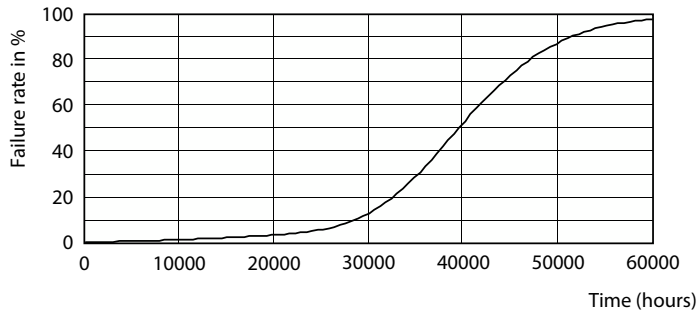

LED Urban TrueForce Lamps

Lifetime

Life Expectancy Diagram - 26ED23.5/LED/727/ND 120-277V G2 4/1

Lumen Maintenance Diagram - 26ED23.5/LED/727/ND 120-277V G2 4/1