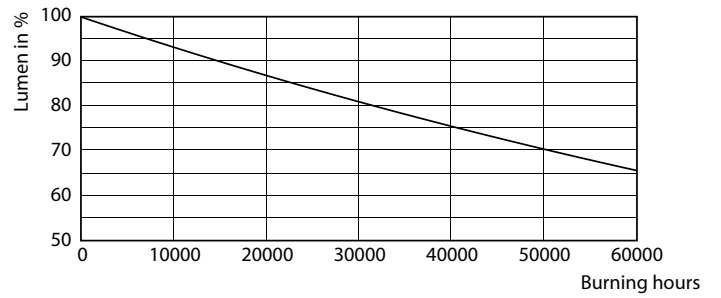

LED Urban TrueForce Lamps

Lifetime

Life Expectancy Diagram - 26ED23.5/LED/727/ND 120-277V G2 4/1

Lumen Maintenance Diagram - 26ED23.5/LED/727/ND 120-277V G2 4/1