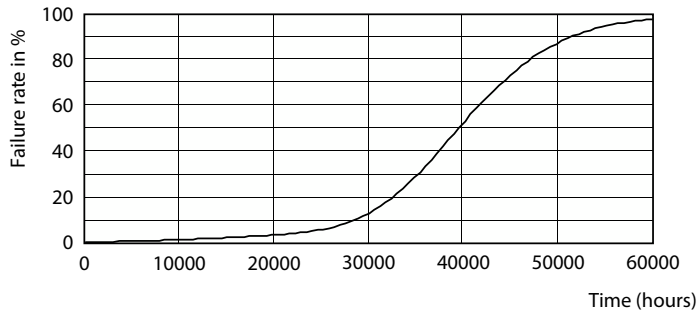

LED Urban TrueForce Lamps

Lifetime

Life Expectancy Diagram - 26ED23.5/LED/740/ND 120-277V G2 4/1

Lumen Maintenance Diagram - 26ED23.5/LED/740/ND 120-277V G2 4/1