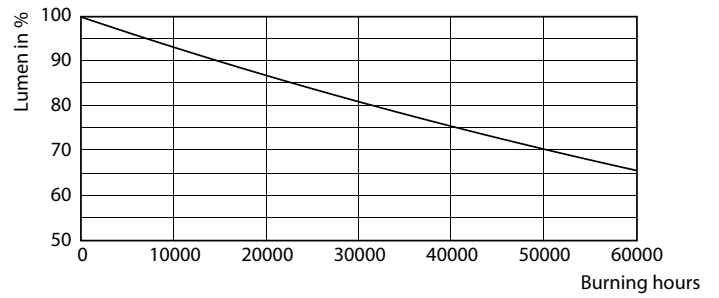

LED Urban TrueForce Lamps

Lifetime

Life Expectancy Diagram - 26ED23.5/LED/740/ND 120-277V G2 4/1

Lumen Maintenance Diagram - 26ED23.5/LED/740/ND 120-277V G2 4/1