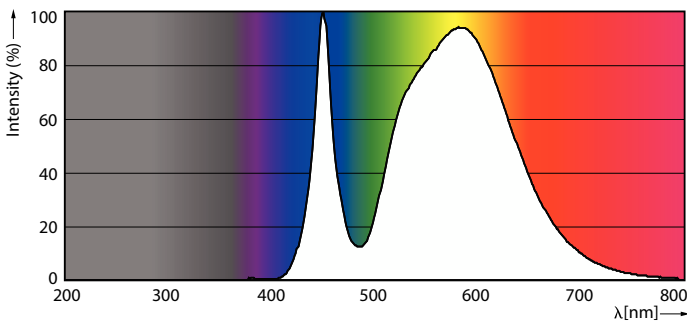

Spectral Power Distribution Colour - 26ED23.5/LED/740/ND 120-277V G2 4/1