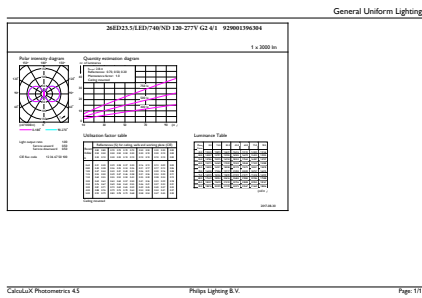

Photometric data

General uniform lighting - 26ED23.5/LED/740/ND 120-277V G2 4/1