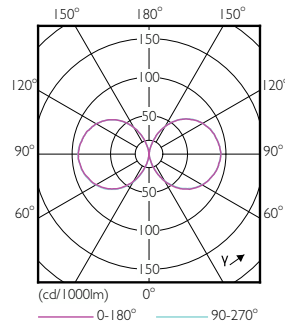

Photometric data

Light Distribution Diagram - 26ED23.5/LED/740/ND 120-277V G2 4/1