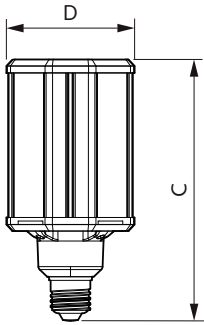

Product data

General Information	
Cap-Base	E26 [Single Contact Medium Screw]
Nominal lifetime	50,000 hour(s)
Switching Cycle	50,000
Lighting Technology	LED
EU RoHS compliant	Yes
Light Technical	
Color Code	740 [CCT of 4000K]
Beam Angle (Nom)	360 degree(s)
Luminous Flux	3,000 lm
Color Designation	Cool White (CW)
Correlated Color Temperature (Nom)	4000 K
Luminous Efficacy (rated) (Nom)	115.00 lm/W
Color Consistency	ANSI 4000K
Color rendering index (CRI)	70
LLMF At End Of Nominal Lifetime (Nom)	70 %
Operating and Electrical	
Line Frequency	50 to 60 Hz

Material Nr. (12NC)	929001396304
Numerator - Quantity Per Pack	1
EAN/UPC - Product/Case	046677473587
Numerator - Packs per outer box	4
EAN/UPC - Case	50046677473582

Dimensional drawing

Product	D	C
26ED23.5/LED/740/ND 120-277V G2 4/1	3-5/16 inch	6-15/16 inch