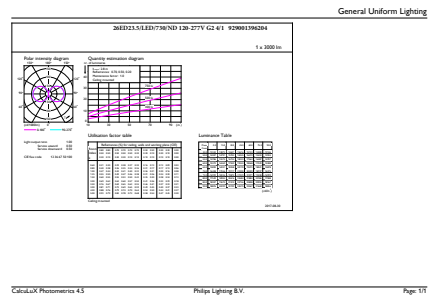

Product data

General Information	
Cap-Base	E26 [Single Contact Medium Screw]
Nominal lifetime	50,000 hour(s)
Switching Cycle	50,000
Lighting Technology	LED
EU RoHS compliant	Yes
Light Technical	
Color Code	730 [CCT of 3000K]
Beam Angle (Nom)	360 degree(s)
Luminous Flux	3,000 lm
Color Designation	White (WH)
Correlated Color Temperature (Nom)	3000 K
Luminous Efficacy (rated) (Nom)	115.00 lm/W
Color Consistency	ANSI 3000K
Color rendering index (CRI)	70
LLMF At End Of Nominal Lifetime (Nom)	70 %
Operating and Electrical	
Line Frequency	50 to 60 Hz

LED Urban TrueForce Lamps

Approval and Application

Energy Consumption kWh/1000 h - kWh

Product Data

Order product name	26ED23.5/LED/730/ND 120-277V G2 4/1
Full product name	26ED23.5/LED/730/ND 120-277V G2 4/1
Order code	473579

Material Nr. (12NC) 929001396204

Numerator - Quantity Per Pack 1

EAN/UPC - Product/Case 046677473570

Numerator - Packs per outer box 4

EAN/UPC - Case 50046677473575

Dimensional drawing

Product	D	C
26ED23.5/LED/730/ND 120-277V G2 4/1	3-5/16 inch	6-15/16 inch

Photometric data

Spectral Power Distribution Colour - 26ED23.5/LED/730/ND 120-277V G2 4/1

General uniform lighting - 26ED23.5/LED/730/ND 120-277V G2 4/1

Light Distribution Diagram - 26ED23.5/LED/730/ND 120-277V G2 4/1