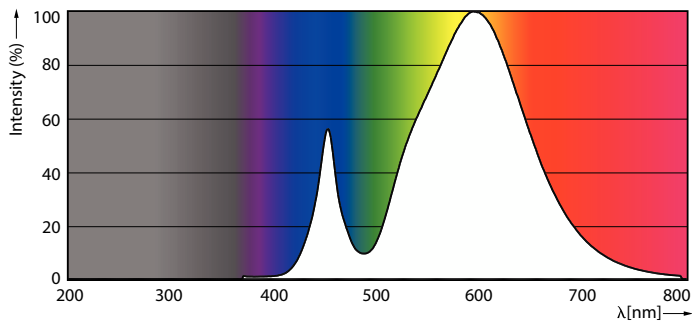

Product data

General Information	
Cap-Base	E26 [Single Contact Medium Screw]
Nominal lifetime	50,000 hour(s)
Switching Cycle	50,000
Lighting Technology	LED
EU RoHS compliant	Yes
Light Technical	
Color Code	730 [CCT of 3000K]
Beam Angle (Nom)	360 degree(s)
Luminous Flux	3,000 lm
Color Designation	White (WH)
Correlated Color Temperature (Nom)	3000 K
Luminous Efficacy (rated) (Nom)	115.00 lm/W
Color Consistency	ANSI 3000K
Color rendering index (CRI)	70
LLMF At End Of Nominal Lifetime (Nom)	70 %
Operating and Electrical	
Line Frequency	50 to 60 Hz

Photometric data

Spectral Power Distribution Colour - 26ED23.5/LED/730/ND 120-277V G2 4/1

General uniform lighting - 26ED23.5/LED/730/ND 120-277V G2 4/1

Light Distribution Diagram - 26ED23.5/LED/730/ND 120-277V G2 4/1