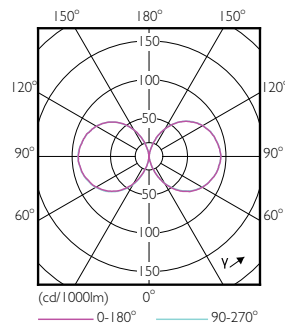

Product data

General Information	
Cap-Base	E26 [Single Contact Medium Screw]
Nominal lifetime	50,000 hour(s)
Switching Cycle	50,000
Lighting Technology	LED
EU RoHS compliant	Yes
Light Technical	
Color Code	730 [CCT of 3000K]
Beam Angle (Nom)	360 degree(s)
Luminous Flux	3,000 lm
Color Designation	White (WH)
Correlated Color Temperature (Nom)	3000 K
Luminous Efficacy (rated) (Nom)	115.00 lm/W
Color Consistency	ANSI 3000K
Color rendering index (CRI)	70
LLMF At End Of Nominal Lifetime (Nom)	70 %
Operating and Electrical	
Line Frequency	50 to 60 Hz

Material Nr. (12NC) 929001396204

Numerator - Quantity Per Pack 1

EAN/UPC - Product/Case 046677473570

Numerator - Packs per outer box 4

EAN/UPC - Case 50046677473575

Dimensional drawing

Product	D	C
26ED23.5/LED/730/ND 120-277V G2 4/1	3-5/16 inch	6-15/16 inch

Photometric data

Spectral Power Distribution Colour - 26ED23.5/LED/730/ND 120-277V G2 4/1

General uniform lighting - 26ED23.5/LED/730/ND 120-277V G2 4/1

Light Distribution Diagram - 26ED23.5/LED/730/ND 120-277V G2 4/1