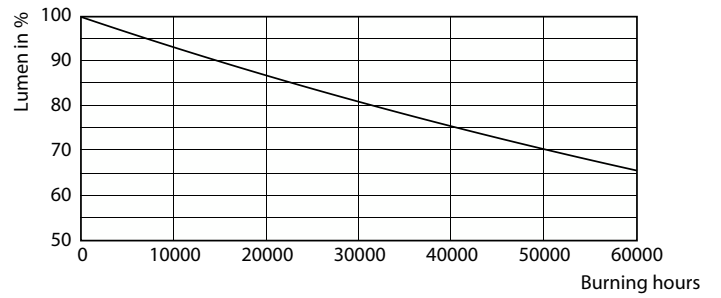

LED Urban TrueForce Lamps

Lifetime

Life Expectancy Diagram - 26ED23.5/LED/730/ND 120-277V G2 4/1

Lumen Maintenance Diagram - 26ED23.5/LED/730/ND 120-277V G2 4/1