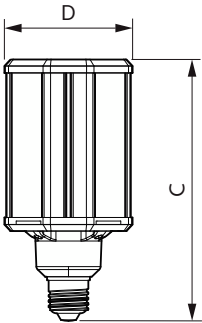

Product data

General Information	
Cap-Base	E26 [Single Contact Medium Screw]
Nominal lifetime	50,000 hour(s)
Switching Cycle	50,000
Lighting Technology	LED
EU RoHS compliant	Yes
Light Technical	
Color Code	730 [CCT of 3000K]
Beam Angle (Nom)	360 degree(s)
Luminous Flux	3,000 lm
Color Designation	White (WH)
Correlated Color Temperature (Nom)	3000 K
Luminous Efficacy (rated) (Nom)	115.00 lm/W
Color Consistency	ANSI 3000K
Color rendering index (CRI)	70
LLMF At End Of Nominal Lifetime (Nom)	70 %
Operating and Electrical	
Line Frequency	50 to 60 Hz

Material Nr. (12NC) 929001396204

Numerator - Quantity Per Pack 1

EAN/UPC - Product/Case 046677473570

Numerator - Packs per outer box 4

EAN/UPC - Case 50046677473575

Dimensional drawing

Product	D	C
26ED23.5/LED/730/ND 120-277V G2 4/1	3-5/16 inch	6-15/16 inch