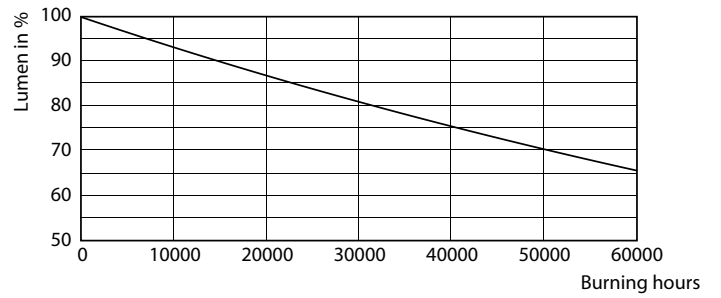

LED Urban TrueForce Lamps

Lifetime

Life Expectancy Diagram - 38ED28/LED/727/ND 120-277V G2 CT 4/1

Lumen Maintenance Diagram - 38ED28/LED/727/ND 120-277V G2 CT 4/1