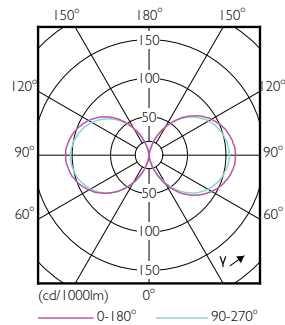

Photometric data

Light Distribution Diagram - 38ED28/LED/727/ND 120-277V G2 CT 4/1