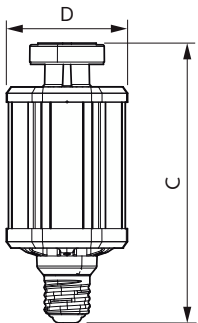

## Dimensional drawing

Product	D	C
38ED28/LED/727/ND 120-277V G2 CT 4/1	4-3/16 inch	9-11/16 inch