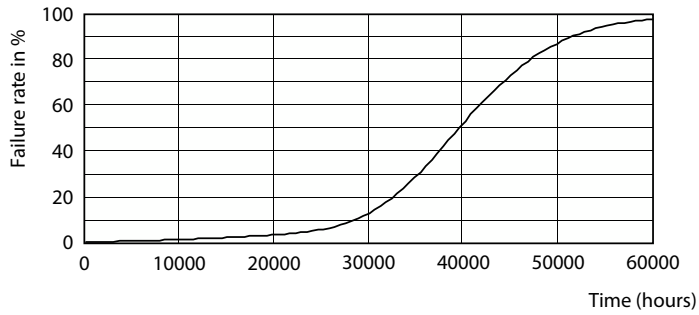

LED Urban TrueForce Lamps

Lifetime

Life Expectancy Diagram - 38ED28/LED/727/ND 120-277V G2 CT 4/1

Lumen Maintenance Diagram - 38ED28/LED/727/ND 120-277V G2 CT 4/1