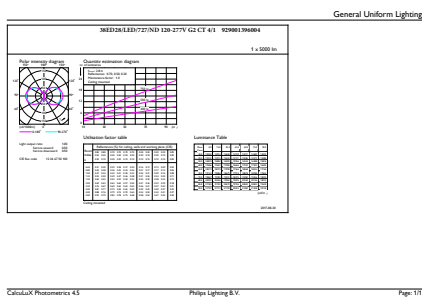

## Product Data

Order product name	38ED28/LED/727/ND 120-277V G2 CT 4/1
Full product name	38ED28/LED/727/ND 120-277V G2 CT 4/1
Order code	473553

Material Nr. (12NC)	929001396004
Numerator - Quantity Per Pack	1
EAN/UPC - Product/Case	046677473556
Numerator - Packs per outer box	4
EAN/UPC - Case	50046677473551

## Dimensional drawing

Product	D	C
38ED28/LED/727/ND 120-277V G2 CT 4/1	4-3/16 inch	9-11/16 inch

## Photometric data

General uniform lighting - 38ED28/LED/727/ND 120-277V G2 CT 4/1

Light Distribution Diagram - 38ED28/LED/727/ND 120-277V G2 CT 4/1

Spectral Power Distribution Colour - 38ED28/LED/727/ND 120-277V G2 CT 4/1