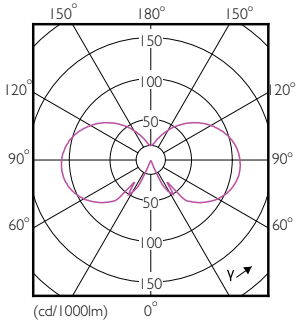

Classic filament LED candles and lusters

Fotometriska data

Light Distribution Diagram - LEDClassic CM P45 35W WW E14 CL ND SRT4