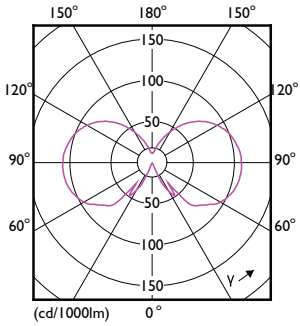

Classic filament LEDbulbs

Fotometrie

Light Distribution Diagram - CLA LEDBulb ND 7-60W E27 WW A60 CL