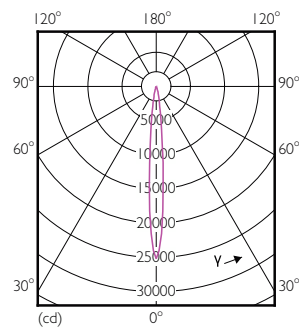

Light Distribution Diagram - 17PAR38/EXPERTCOLOR/S8/940/DIM/120V