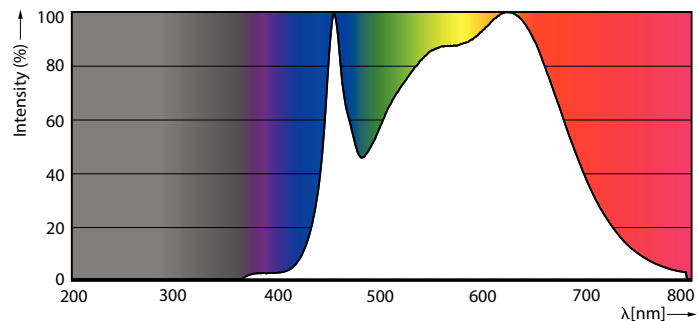

Photometric data

Spectral Power Distribution Colour - 17PAR38/EXPERTCOLOR/S8/940/DIM/120V