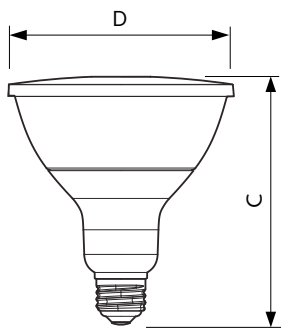

## 17PAR38/EXPERTCOLOR/S8/940/DIM/120V

Philips LED spots with a single optic beam, provide a clean beam that's free from shadows with beam angles from 15 and 40 degrees to suit every general lighting application.

### Product data

General Information		Wattage Equivalent	
Cap-Base	E26 [Single Contact Medium Screw]		100 W
Nominal lifetime	40,000 hour(s)	Starting Time (Nom)	0.5 s
Switching Cycle	50,000	Warm-up time to 60% light	0.5 s
Lighting Technology	LED	Power Factor (Fraction)	0.9
EU RoHS compliant	Yes	Voltage (Nom)	120 V
Light Technical		Temperature	
Color Code	940 [CCT of 4000K]	T-Case Maximum (Nom)	90 °C
Beam Angle (Nom)	8 degree(s)	Controls and Dimming	
Luminous Flux	1,300 lm	Dimmable	Yes
Luminous Intensity (Nom)	25,000 cd	Mechanical and Housing	
Color Designation	Cool White (CW)	Bulb Finish	Clear
Correlated Color Temperature (Nom)	4000 K	Bulb Material	Plastic
Luminous Efficacy (rated) (Nom)	76.47 lm/W	Bulb Shape	PAR38
Color Consistency	<6	Approval and Application	
Color rendering index (CRI)	95	Suitable For Accent Lighting	Yes
LLMF At End Of Nominal Lifetime (Nom)	70 %	Energy Consumption kWh/1000 h	- kWh
Operating and Electrical		Energy Certifications	Energy Star
Line Frequency	60 Hz	Product Data	
Input Frequency	60 Hz	Order product name	17PAR38/EXPERTCOLOR/S8/940/DIM/120V
Power Consumption	17 W		
Lamp Current (Nom)	170 mA		

## Dimensional drawing

Product	D	C
17PAR38/EXPERTCOLOR/S8/940/DIM/120V	120.7 mm	134.6 mm