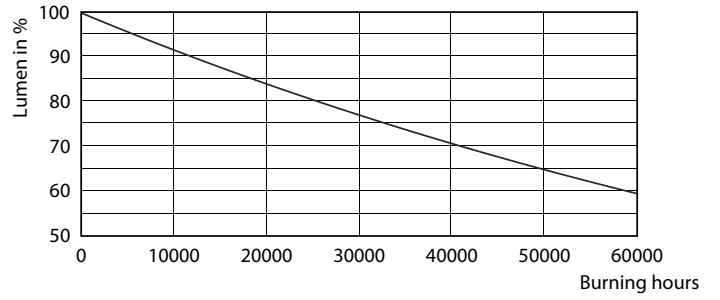

LED PAR38

Lifetime

Life Expectancy Diagram - 17PAR38/EXPERTCOLOR/S8/940/DIM/120V

Lumen Maintenance Diagram - 17PAR38/EXPERTCOLOR/S8/940/DIM/120V