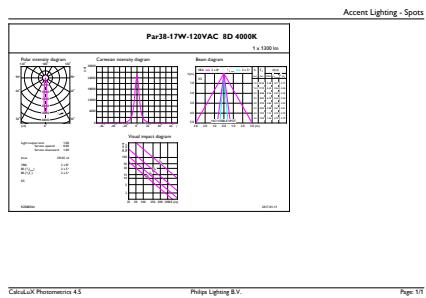

Photometric data

Accent Lighting Spots - 17PAR38/EXPERTCOLOR/S8/940/DIM/120V