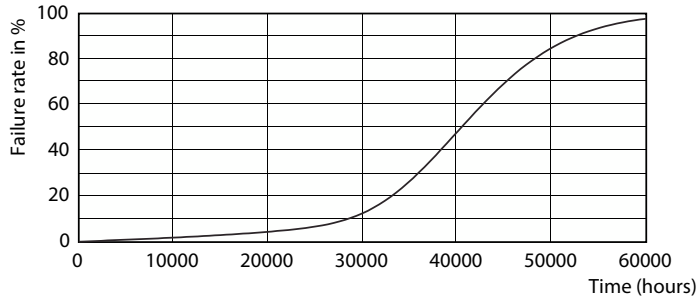

LED PAR38

Lifetime

Life Expectancy Diagram - 17PAR38/EXPERTCOLOR/S8/940/DIM/120V

Lumen Maintenance Diagram - 17PAR38/EXPERTCOLOR/S8/940/DIM/120V