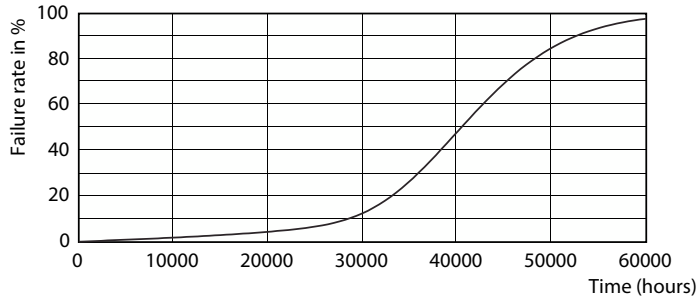

LED PAR30 S/L

Lifetime

Life Expectancy Diagram - 12PAR30S/EXPERTCOLOR/S10/940/DIM/120V

Lumen Maintenance Diagram - 12PAR30S/EXPERTCOLOR/S10/940/DIM/120V