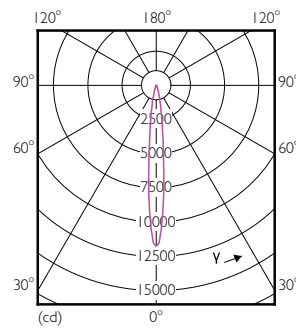

Product data

General Information	
Cap-Base	E26 [Single Contact Medium Screw]
Nominal lifetime	40,000 hour(s)
Switching Cycle	50,000
Lighting Technology	LED
EU RoHS compliant	Yes
Light Technical	
Color Code	940 [CCT of 4000K]
Beam Angle (Nom)	10 degree(s)
Luminous Flux	950 lm
Luminous Intensity (Nom)	10,500 cd
Color Designation	Cool White (CW)
Correlated Color Temperature (Nom)	4000 K
Luminous Efficacy (rated) (Nom)	79.17 lm/W
Color Consistency	<6
Color rendering index (CRI)	95
LLMF At End Of Nominal Lifetime (Nom)	70 %
Operating and Electrical	
Line Frequency	60 Hz
Input Frequency	60 Hz
Power Consumption	12 W
Lamp Current (Nom)	120 mA

Product	D	C
12PAR30S/EXPERTCOLOR/S10/940/DIM/120V	3-3/4 inch	3-11/16 inch

Photometric data

Spectral Power Distribution Colour - 12PAR30S/EXPERTCOLOR/S10/940/DIM/120V

Accent Lighting Spots - 12PAR30S/EXPERTCOLOR/S10/940/DIM/120V