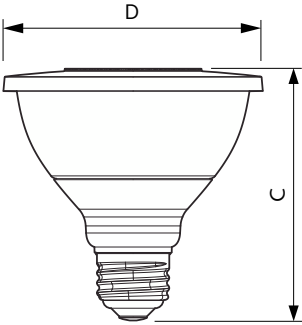

LED PAR30 S/L

Order code	471789
Material Nr. (12NC)	929001369704
Numerator - Quantity Per Pack	1
EAN/UPC - Product/Case	046677471781

Numerator - Packs per outer box	6
EAN/UPC - Case	50046677471786

Dimensional drawing

Product	D	C
12PAR30S/EXPERTCOLOR/S10/940/DIM/120V	3-3/4 inch	3-11/16 inch