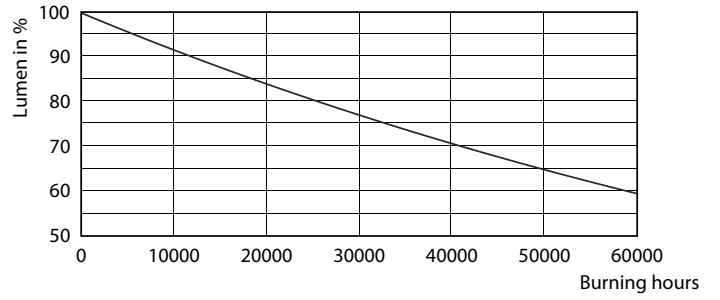

LED PAR30 S/L

Lifetime

Life Expectancy Diagram - 12PAR30S/EXPERTCOLOR/S10/940/DIM/120V

Lumen Maintenance Diagram - 12PAR30S/EXPERTCOLOR/S10/940/DIM/120V