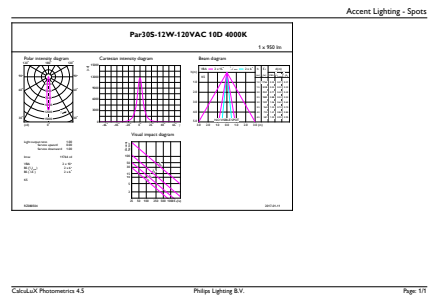

Product data

General Information	
Cap-Base	E26 [Single Contact Medium Screw]
Nominal lifetime	40,000 hour(s)
Switching Cycle	50,000
Lighting Technology	LED
EU RoHS compliant	Yes
Light Technical	
Color Code	940 [CCT of 4000K]
Beam Angle (Nom)	10 degree(s)
Luminous Flux	950 lm
Luminous Intensity (Nom)	10,500 cd
Color Designation	Cool White (CW)
Correlated Color Temperature (Nom)	4000 K
Luminous Efficacy (rated) (Nom)	79.17 lm/W
Color Consistency	<6
Color rendering index (CRI)	95
LLMF At End Of Nominal Lifetime (Nom)	70 %
Operating and Electrical	
Line Frequency	60 Hz
Input Frequency	60 Hz
Power Consumption	12 W
Lamp Current (Nom)	120 mA

Product	D	C
12PAR30S/EXPERTCOLOR/S10/940/DIM/120V	3-3/4 inch	3-11/16 inch

Photometric data

Spectral Power Distribution Colour - 12PAR30S/EXPERTCOLOR/S10/940/DIM/120V

Accent Lighting Spots - 12PAR30S/EXPERTCOLOR/S10/940/DIM/120V