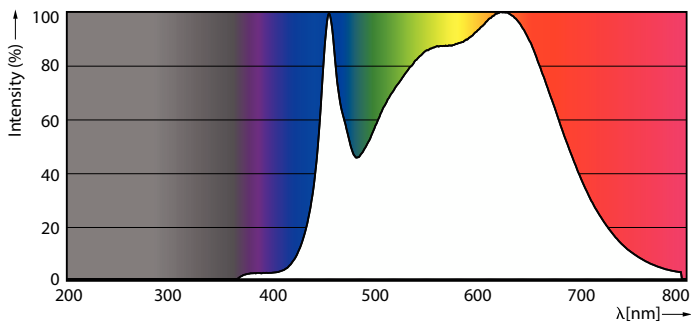

LED PAR30 S/L

12PAR30S/EXPERTCOLOR/S10/940/DIM/120V

Philips LED spots with a single optic beam, provide a clean beam that's free from shadows with beam angles from 15 and 40 degrees to suit every general lighting application.

Product data

General Information	
Cap-Base	E26 [Single Contact Medium Screw]
Nominal lifetime	40,000 hour(s)
Switching Cycle	50,000
Lighting Technology	LED
EU RoHS compliant	Yes
Light Technical	
Color Code	940 [CCT of 4000K]
Beam Angle (Nom)	10 degree(s)
Luminous Flux	950 lm
Luminous Intensity (Nom)	10,500 cd
Color Designation	Cool White (CW)
Correlated Color Temperature (Nom)	4000 K
Luminous Efficacy (rated) (Nom)	79.17 lm/W
Color Consistency	<6
Color rendering index (CRI)	95
LLMF At End Of Nominal Lifetime (Nom)	70 %
Operating and Electrical	
Line Frequency	60 Hz
Input Frequency	60 Hz
Power Consumption	12 W
Lamp Current (Nom)	120 mA

Product	D	C
12PAR30S/EXPERTCOLOR/S10/940/DIM/120V	3-3/4 inch	3-11/16 inch

Photometric data

Spectral Power Distribution Colour - 12PAR30S/EXPERTCOLOR/S10/940/DIM/120V

Accent Lighting Spots - 12PAR30S/EXPERTCOLOR/S10/940/DIM/120V