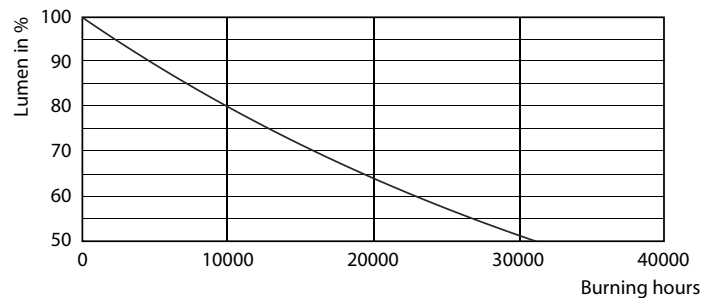

Lumen Maintenance Diagram - CorePro LED linear D 14-120W R7S 118 830