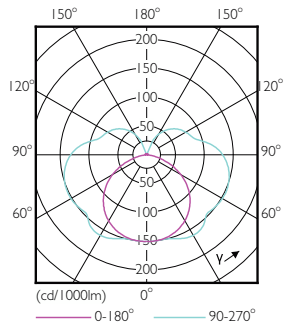

CorePro LED lineales R7S

Dados fotométricos

Light Distribution Diagram - CorePro LED linear D 14-120W R7S 118 830