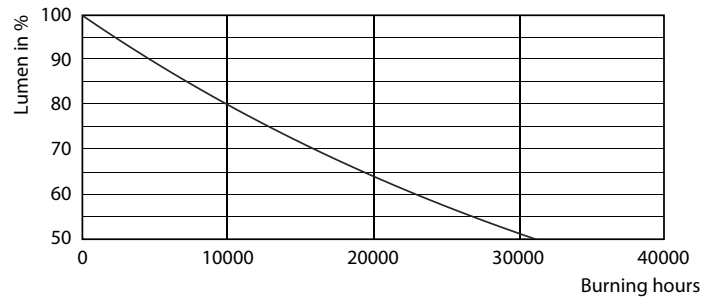

CorePro LEDlinear MV

Levensduur

Life Expectancy Diagram - CorePro LED linear D 14-120W R7S 118 830

Lumen Maintenance Diagram - CorePro LED linear D 14-120W R7S 118 830