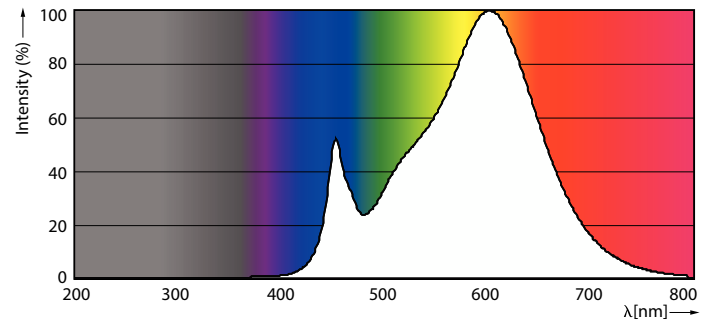

CorePro LEDlinear MV

EyeComfort	Yes
Product Data	
Order product name	CorePro LED linear D 14-120W R7S 118 830
Full product name	CorePro LED linear D 14-120W R7S 118 830
Full product code	871869671400300

Order code	929001353602
Material Nr. (12NC)	929001353602
Numerator - Quantity Per Pack	1
EAN/UPC - Product/Case	8718696714003
Numerator - Packs per outer box	10
EAN/UPC - Case	8718696714010

Dimensional drawing

Product	D	C
CorePro LED linear D 14-120W R7S 118 830	29 mm	118 mm

Photometric data

Spectral Power Distribution Colour - CorePro LED linear D 14-120W R7S 118 830