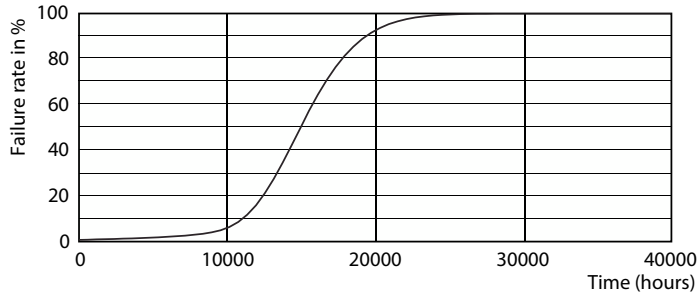

CorePro LEDlinear MV

Lifetime

Life Expectancy Diagram - CorePro LED linear D 14-120W R7S 118 830

Lumen Maintenance Diagram - CorePro LED linear D 14-120W R7S 118 830