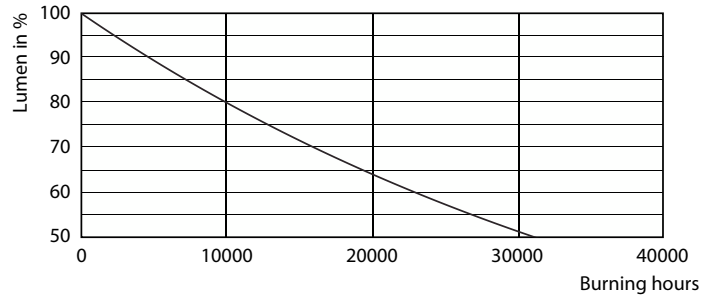

CorePro LEDlinear MV

Lifetime

Life Expectancy Diagram - CorePro LED linear D 14-120W R7S 118 830

Lumen Maintenance Diagram - CorePro LED linear D 14-120W R7S 118 830