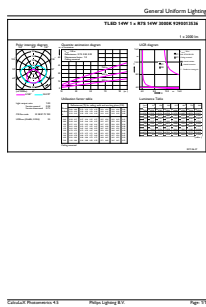

Product data

General Information		Input Frequency	
Cap-Base	R7S [R7s]	Power Consumption	14 W
Nominal lifetime	15,000 hour(s)	Lamp Current (Nom)	75 mA
Switching Cycle	50,000	Wattage Equivalent	120 W
Lighting Technology	LED	Starting Time (Nom)	0.5 s
CE mark	Yes	Warm-up time to 60% light	0.5 s
EU RoHS compliant	Yes	Power Factor (Fraction)	0.8
		Voltage (Nom)	220-240 V
Light Technical		Temperature	
Color Code	830 [CCT of 3000K]	T-Case Maximum (Nom)	100 °C
Luminous Flux	2,000 lm		
Color Designation	White (WH)	Controls and Dimming	
Correlated Color Temperature (Nom)	3000 K	Dimmable	Yes
Luminous Efficacy (rated) (Nom)	142.86 lm/W	Mechanical and Housing	
Color Consistency	<6	Bulb Shape	Linear
Color rendering index (CRI)	80	Approval and Application	
LLMF At End Of Nominal Lifetime (Nom)	70 %	Energy Efficiency Class	D
Flickering value (PstLM) - Flickering value as per EN 61000-3-3	1	Energy Consumption kWh/1000 h	14 kWh
Stroboscopic effect visibility measure (SVM)	0.4	EPREL Registration Number	397582
Operating and Electrical			
Line Frequency	50 to 60 Hz		

Product	D	C
CorePro LED linear D 14-120W R7S 118 830	29 mm	118 mm

Photometric data

General uniform lighting - CorePro LED linear D 14-120W R7S 118 830

Spectral Power Distribution Colour - CorePro LED linear D 14-120W R7S 118 830