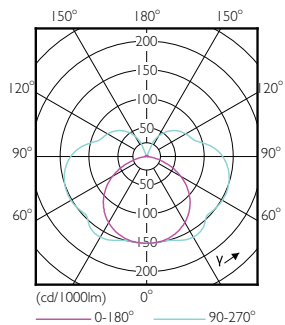

Product data

General Information		Input Frequency	
Cap-Base	R7S [R7s]	Power Consumption	14 W
Nominal lifetime	15,000 hour(s)	Lamp Current (Nom)	75 mA
Switching Cycle	50,000	Wattage Equivalent	120 W
Lighting Technology	LED	Starting Time (Nom)	0.5 s
CE mark	Yes	Warm-up time to 60% light	0.5 s
EU RoHS compliant	Yes	Power Factor (Fraction)	0.8
		Voltage (Nom)	220-240 V
Light Technical		Temperature	
Color Code	830 [CCT of 3000K]	T-Case Maximum (Nom)	100 °C
Luminous Flux	2,000 lm		
Color Designation	White (WH)	Controls and Dimming	
Correlated Color Temperature (Nom)	3000 K	Dimmable	Yes
Luminous Efficacy (rated) (Nom)	142.86 lm/W	Mechanical and Housing	
Color Consistency	<6	Bulb Shape	Linear
Color rendering index (CRI)	80	Approval and Application	
LLMF At End Of Nominal Lifetime (Nom)	70 %	Energy Efficiency Class	D
Flickering value (PstLM) - Flickering value as per EN 61000-3-3	1	Energy Consumption kWh/1000 h	14 kWh
Stroboscopic effect visibility measure (SVM)	0.4	EPREL Registration Number	397582
Operating and Electrical			
Line Frequency	50 to 60 Hz		

Product	D	C
CorePro LED linear D 14-120W R7S 118 830	29 mm	118 mm

Photometric data

General uniform lighting - CorePro LED linear D 14-120W R7S 118 830

Spectral Power Distribution Colour - CorePro LED linear D 14-120W R7S 118 830