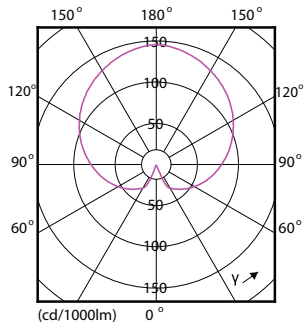

CorePro LEDbulb

Fotometrie

Light Distribution Diagram - CorePro LEDbulb D 8.5-60W A60 E27 827