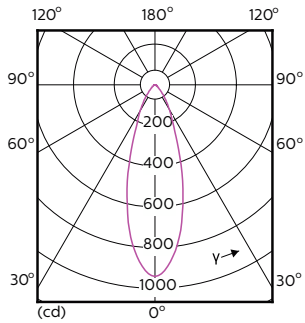

MASTER LEDspot ExpertColor MV

Fotometriska data

Light Distribution Diagram - MAS LED ExpertColor 5.5-50W GU10 940 36D

Livslängd

Life Expectancy Diagram - MAS LED ExpertColor 5.5-50W GU10 940 36D

Lumen Maintenance Diagram - MAS LED ExpertColor 5.5-50W GU10 940 36D