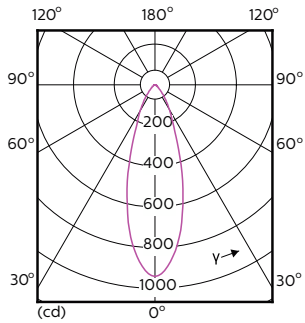

Maatschets

Product	D	C
MAS LED ExpertColor 5.5-50W GU10 940 36D	50 mm	54 mm

Fotometrische gegevens

Accent Lighting Spots - MAS LED ExpertColor 5.5-50W GU10 940 36D

Spectral Power Distribution Colour - MAS LED ExpertColor 5.5-50W GU10 940 36D

MASTER LEDspot ExpertColor MV

Fotometrische gegevens

Light Distribution Diagram - MAS LED ExpertColor 5.5-50W GU10 940 36D

Levensduur

Life Expectancy Diagram - MAS LED ExpertColor 5.5-50W GU10 940 36D

Lumen Maintenance Diagram - MAS LED ExpertColor 5.5-50W GU10 940 36D