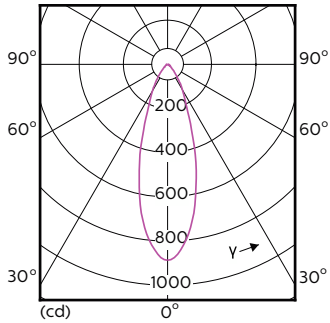

MASTER LEDspot ExpertColor MV

Fotometriska data

Light Distribution Diagram - MAS LED ExpertColor 5.5-50W GU10 930 36D