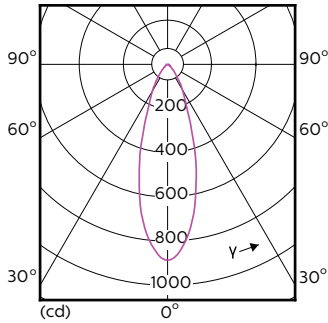

MASTER LEDspot ExpertColor MV

Photometric data

Light Distribution Diagram - MAS LED ExpertColor 5.5-50W GU10 930 36D