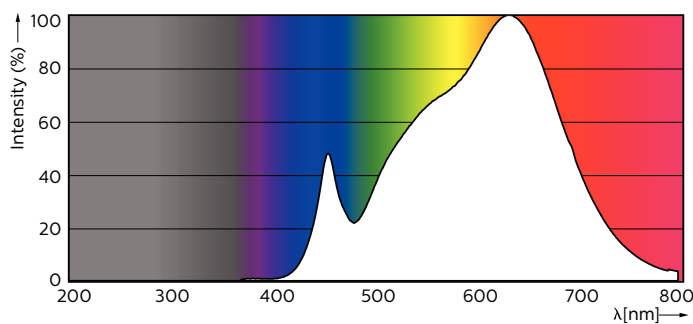

Accent Lighting Spots - MAS LED ExpertColor 5.5-50W GU10 930 36D

Spectral Power Distribution Colour - MAS LED ExpertColor 5.5-50W GU10 930 36D