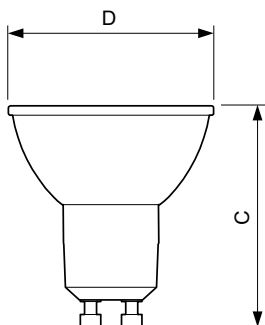

## Dimensional drawing

Product	D	C
MAS LED ExpertColor 5.5-50W GU10 930 36D	50 mm	54 mm