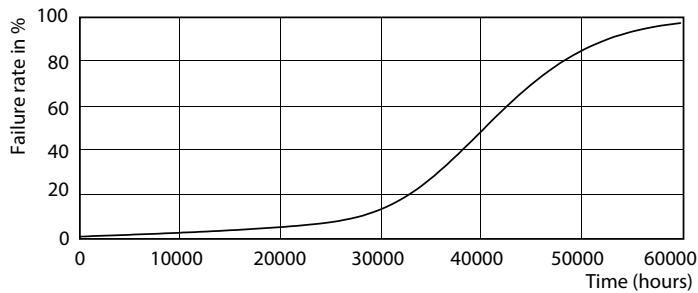

Lebensdauer

Life Expectancy Diagram - MAS LED ExpertColor 5.5-50W GU10 930 36D