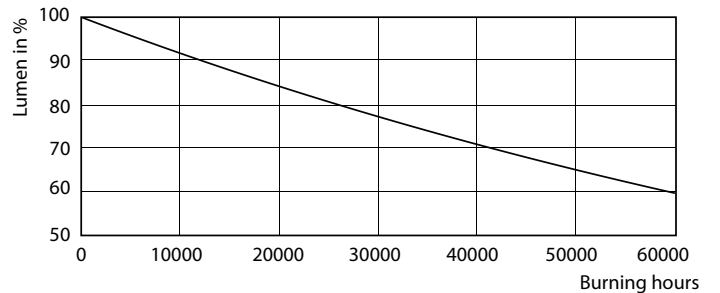

Lumen Maintenance Diagram - MAS LED ExpertColor 5.5-50W GU10 930 36D