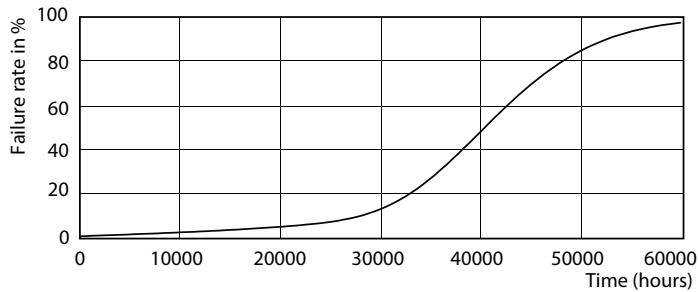

Levensduur

Life Expectancy Diagram - MAS LED ExpertColor 5.5-50W GU10 927 36D