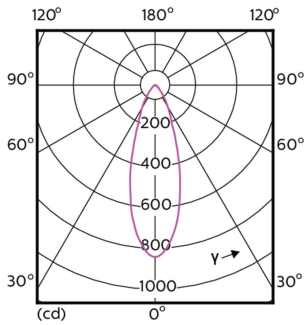

Maatschets

Product	D	C
MAS LED ExpertColor 5.5-50W GU10 927 36D	50 mm	54 mm

Fotometrische gegevens

Accent Lighting Spots - MAS LED ExpertColor 5.5-50W GU10 927 36D

Spectral Power Distribution Colour - MAS LED ExpertColor 5.5-50W GU10 927 36D

MASTER LEDspot ExpertColor MV

Fotometrische gegevens

Light Distribution Diagram - MAS LED ExpertColor 5.5-50W GU10 927 36D

Levensduur

Life Expectancy Diagram - MAS LED ExpertColor 5.5-50W GU10 927 36D

Lumen Maintenance Diagram - MAS LED ExpertColor 5.5-50W GU10 927 36D