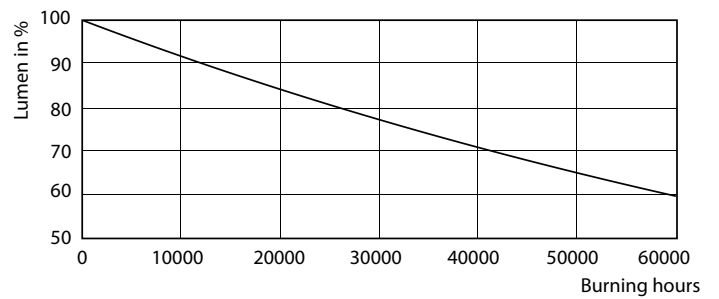

Lumen Maintenance Diagram - MAS LED ExpertColor 5.5-50W GU10 927 36D