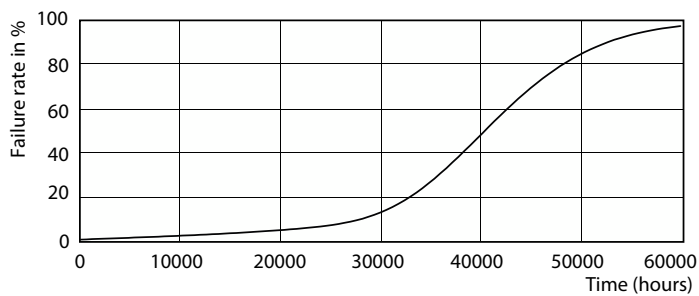

Lebensdauer

Life Expectancy Diagram - MAS LED ExpertColor 5.5-50W GU10 927 36D