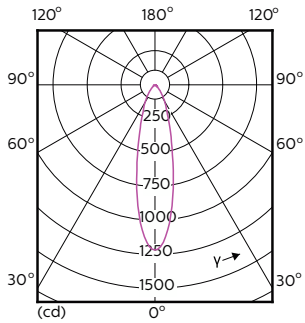

MASTER LEDspot ExpertColor MV

Fotometriska data

Light Distribution Diagram - MAS LED ExpertColor 5.5-50W GU10 940 25D