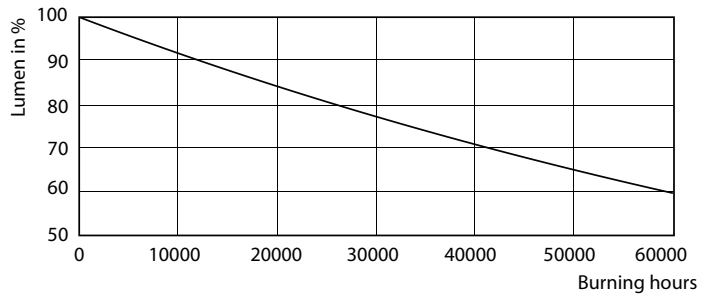

Lumen Maintenance Diagram - MAS LED ExpertColor 5.5-50W GU10 930 25D