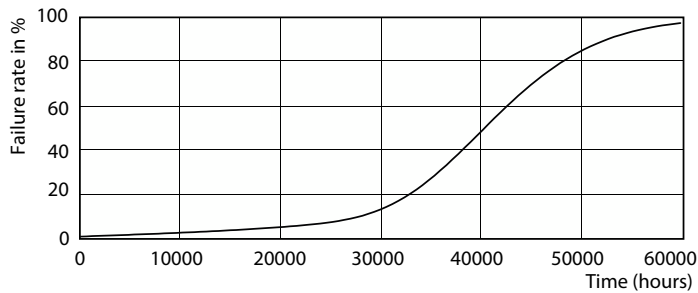

Lebensdauer

Life Expectancy Diagram - MAS LED ExpertColor 5.5-50W GU10 930 25D