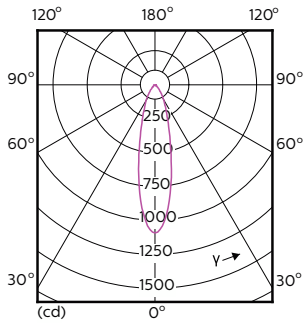

MASTER LEDspot ExpertColor MV

Fotometriska data

Light Distribution Diagram - MAS LED ExpertColor 5.5-50W GU10 927 25D