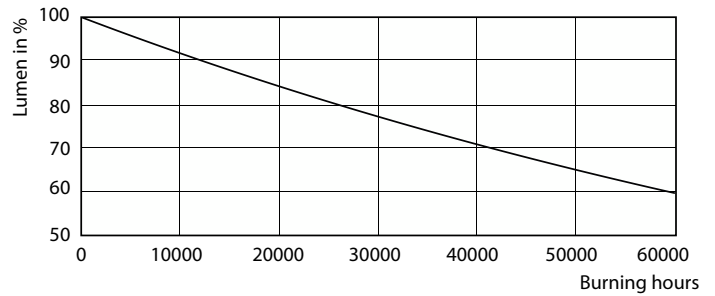

Lumen Maintenance Diagram - MAS LED ExpertColor 3.9-35W GU10 930 36D