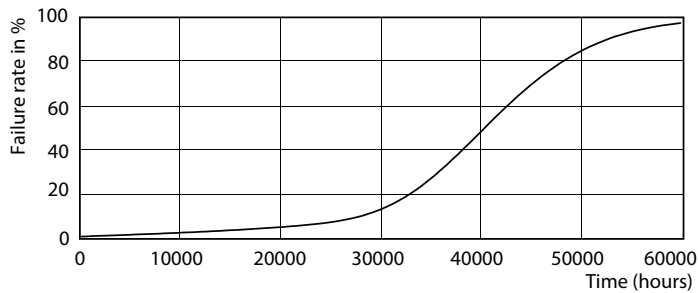

Lebensdauer

Life Expectancy Diagram - MAS LED ExpertColor 3.9-35W GU10 930 36D