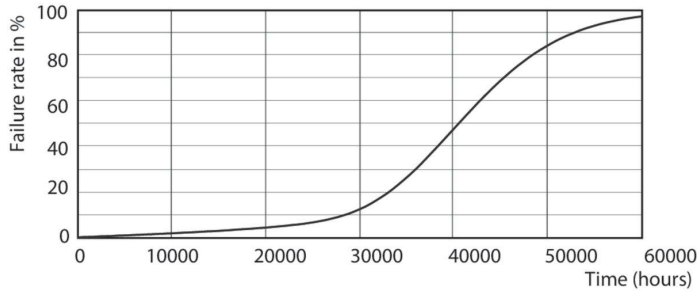

LED MR16

Lifetime

Life Expectancy Diagram - 7MR16 ExpertColor S10 930 D 10/1

Lumen Maintenance Diagram - 7MR16 ExpertColor S10 930 D 10/1