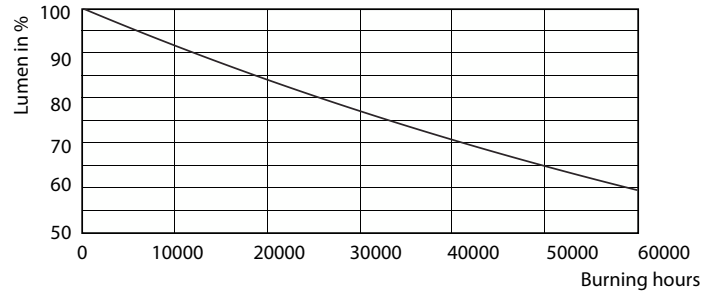

LED MR16

Lifetime

Life Expectancy Diagram - 7MR16 ExpertColor S10 930 D 10/1

Lumen Maintenance Diagram - 7MR16 ExpertColor S10 930 D 10/1