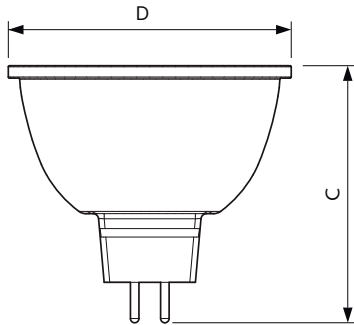

Product data

General Information		Wattage Equivalent	
Cap-Base	GU5.3 [GU5.3]		30 W
Nominal lifetime	40,000 hour(s)	Starting Time (Nom)	0.5 s
Switching Cycle	50,000	Warm-up time to 60% light	0.5 s
Lighting Technology	LED	Power Factor (Fraction)	0.7
EU RoHS compliant	Yes	Voltage (Nom)	12 V
Light Technical		Temperature	
Color Code	930 [CCT of 3000K]	T-Case Maximum (Nom)	198 °F
Beam Angle (Nom)	10 degree(s)	Controls and Dimming	
Luminous Flux	460 lm	Dimmable	Yes
Luminous Intensity (Nom)	5,000 cd	Mechanical and Housing	
Color Designation	White (WH)	Bulb Shape	MR16 [2inch/50mm]
Correlated Color Temperature (Nom)	3000 K	Approval and Application	
Luminous Efficacy (rated) (Nom)	65.71 lm/W	Suitable For Accent Lighting	Yes
Color Consistency	<3	Product Data	
Color rendering index (CRI)	95	Order product name	7MR16 ExpertColor S10 930 D 10/1
LLMF At End Of Nominal Lifetime (Nom)	70 %	Full product name	7MR16 ExpertColor S10 930 D 10/1
Operating and Electrical		Order code	470146
Power Consumption	7 W		
Lamp Current (Nom)	800 mA		

Dimensional drawing

Product	D	C
7MR16 ExpertColor S10 930 D 10/1	2-1/16 inch	1-13/16 inch

Photometric data

Accent Lighting Spots - 7MR16 ExpertColor S10 930 D 10/1

Light Distribution Diagram - 7MR16 ExpertColor S10 930 D 10/1