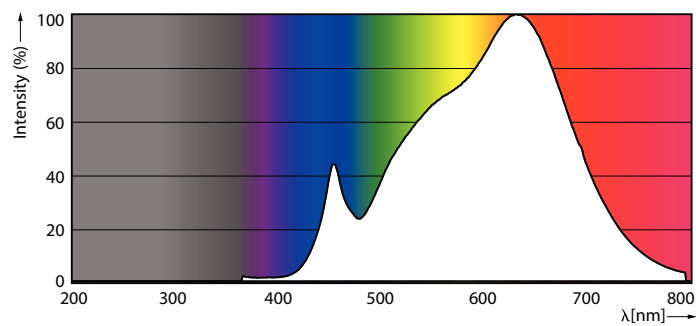

Product data

General Information		Wattage Equivalent	
Cap-Base	GU5.3 [GU5.3]		30 W
Nominal lifetime	40,000 hour(s)	Starting Time (Nom)	0.5 s
Switching Cycle	50,000	Warm-up time to 60% light	0.5 s
Lighting Technology	LED	Power Factor (Fraction)	0.7
EU RoHS compliant	Yes	Voltage (Nom)	12 V
Light Technical		Temperature	
Color Code	930 [CCT of 3000K]	T-Case Maximum (Nom)	198 °F
Beam Angle (Nom)	10 degree(s)	Controls and Dimming	
Luminous Flux	460 lm	Dimmable	Yes
Luminous Intensity (Nom)	5,000 cd	Mechanical and Housing	
Color Designation	White (WH)	Bulb Shape	MR16 [2inch/50mm]
Correlated Color Temperature (Nom)	3000 K	Approval and Application	
Luminous Efficacy (rated) (Nom)	65.71 lm/W	Suitable For Accent Lighting	Yes
Color Consistency	<3	Product Data	
Color rendering index (CRI)	95	Order product name	7MR16 ExpertColor S10 930 D 10/1
LLMF At End Of Nominal Lifetime (Nom)	70 %	Full product name	7MR16 ExpertColor S10 930 D 10/1
Operating and Electrical		Order code	470146
Power Consumption	7 W		
Lamp Current (Nom)	800 mA		

Dimensional drawing

Product	D	C
7MR16 ExpertColor S10 930 D 10/1	2-1/16 inch	1-13/16 inch

Photometric data

Accent Lighting Spots - 7MR16 ExpertColor S10 930 D 10/1

Light Distribution Diagram - 7MR16 ExpertColor S10 930 D 10/1

Spectral Power Distribution Colour - 7MR16 ExpertColor S10 930 D 10/1

LED MR16

Lifetime

Life Expectancy Diagram - 7MR16 ExpertColor S10 930 D 10/1

Lumen Maintenance Diagram - 7MR16 ExpertColor S10 930 D 10/1