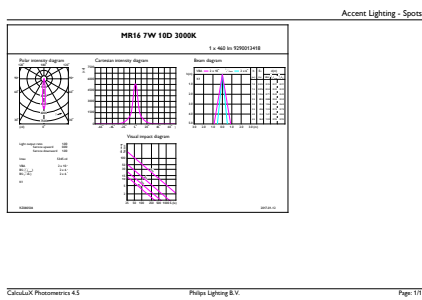

Product data

General Information		Wattage Equivalent	
Cap-Base	GU5.3 [GU5.3]		30 W
Nominal lifetime	40,000 hour(s)	Starting Time (Nom)	0.5 s
Switching Cycle	50,000	Warm-up time to 60% light	0.5 s
Lighting Technology	LED	Power Factor (Fraction)	0.7
EU RoHS compliant	Yes	Voltage (Nom)	12 V
Light Technical		Temperature	
Color Code	930 [CCT of 3000K]	T-Case Maximum (Nom)	198 °F
Beam Angle (Nom)	10 degree(s)	Controls and Dimming	
Luminous Flux	460 lm	Dimmable	Yes
Luminous Intensity (Nom)	5,000 cd	Mechanical and Housing	
Color Designation	White (WH)	Bulb Shape	MR16 [2inch/50mm]
Correlated Color Temperature (Nom)	3000 K	Approval and Application	
Luminous Efficacy (rated) (Nom)	65.71 lm/W	Suitable For Accent Lighting	Yes
Color Consistency	<3	Product Data	
Color rendering index (CRI)	95	Order product name	7MR16 ExpertColor S10 930 D 10/1
LLMF At End Of Nominal Lifetime (Nom)	70 %	Full product name	7MR16 ExpertColor S10 930 D 10/1
Operating and Electrical		Order code	470146
Power Consumption	7 W		
Lamp Current (Nom)	800 mA		

Dimensional drawing

Product	D	C
7MR16 ExpertColor S10 930 D 10/1	2-1/16 inch	1-13/16 inch

Photometric data

Accent Lighting Spots - 7MR16 ExpertColor S10 930 D 10/1

Light Distribution Diagram - 7MR16 ExpertColor S10 930 D 10/1