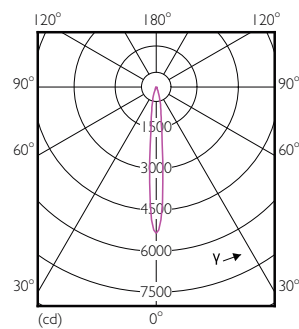

Product data

General Information		Wattage Equivalent	
Cap-Base	GU5.3 [GU5.3]		30 W
Nominal lifetime	40,000 hour(s)	Starting Time (Nom)	0.5 s
Switching Cycle	50,000	Warm-up time to 60% light	0.5 s
Lighting Technology	LED	Power Factor (Fraction)	0.7
EU RoHS compliant	Yes	Voltage (Nom)	12 V
Light Technical		Temperature	
Color Code	930 [CCT of 3000K]	T-Case Maximum (Nom)	198 °F
Beam Angle (Nom)	10 degree(s)	Controls and Dimming	
Luminous Flux	460 lm	Dimmable	Yes
Luminous Intensity (Nom)	5,000 cd	Mechanical and Housing	
Color Designation	White (WH)	Bulb Shape	MR16 [2inch/50mm]
Correlated Color Temperature (Nom)	3000 K	Approval and Application	
Luminous Efficacy (rated) (Nom)	65.71 lm/W	Suitable For Accent Lighting	Yes
Color Consistency	<3	Product Data	
Color rendering index (CRI)	95	Order product name	7MR16 ExpertColor S10 930 D 10/1
LLMF At End Of Nominal Lifetime (Nom)	70 %	Full product name	7MR16 ExpertColor S10 930 D 10/1
Operating and Electrical		Order code	470146
Power Consumption	7 W		
Lamp Current (Nom)	800 mA		

Dimensional drawing

Product	D	C
7MR16 ExpertColor S10 930 D 10/1	2-1/16 inch	1-13/16 inch

Photometric data

Accent Lighting Spots - 7MR16 ExpertColor S10 930 D 10/1

Light Distribution Diagram - 7MR16 ExpertColor S10 930 D 10/1