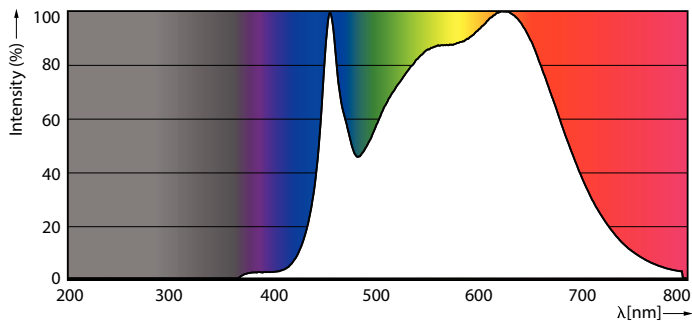

Photometric data

Spectral Power Distribution Colour - 12PAR30L/EXPERTCOLOR/F40/940/DIM