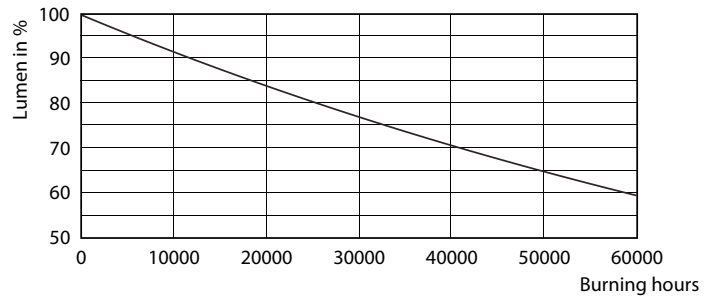

LED PAR30 S/L

Lifetime

Life Expectancy Diagram - 12PAR30L/EXPERTCOLOR/F40/940/DIM

Lumen Maintenance Diagram - 12PAR30L/EXPERTCOLOR/F40/940/DIM