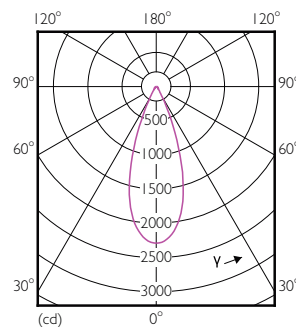

Light Distribution Diagram - 12PAR30L/EXPERTCOLOR/F40/940/DIM