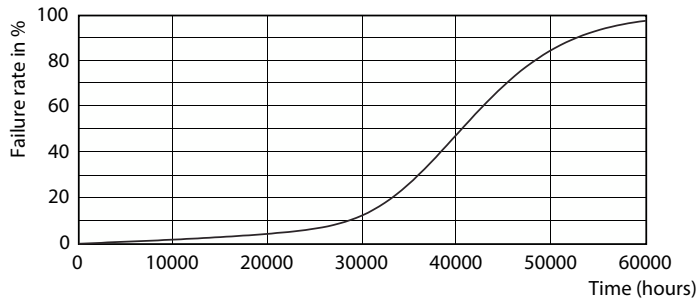

LED PAR30 S/L

Lifetime

Life Expectancy Diagram - 12PAR30L/EXPERTCOLOR/F40/940/DIM

Lumen Maintenance Diagram - 12PAR30L/EXPERTCOLOR/F40/940/DIM