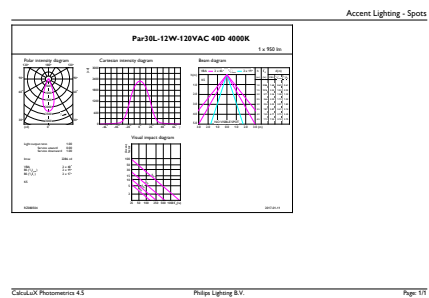

Accent Lighting Spots - 12PAR30L/EXPERTCOLOR/F40/940/DIM