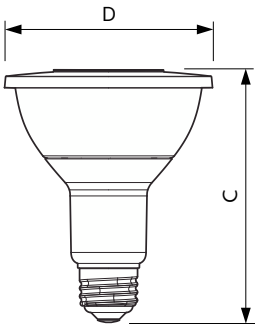

LED PAR30 S/L

Application Conditions

can it be used in closed luminaires Yes

Product Data

Order product name	12PAR30L/EXPERTCOLOR/F40/940/DIM
Full product name	12PAR30L/EXPERTCOLOR/F40/940/DIM
Order code	929001341204

Material Nr. (12NC)	929001341204
Numerator - Quantity Per Pack	1
EAN/UPC - Product/Case	046677470982
Numerator - Packs per outer box	6
EAN/UPC - Case	50046677470987

Dimensional drawing

Product	D	C
12PAR30L/EXPERTCOLOR/F40/940/DIM	94.8 mm	116.1 mm