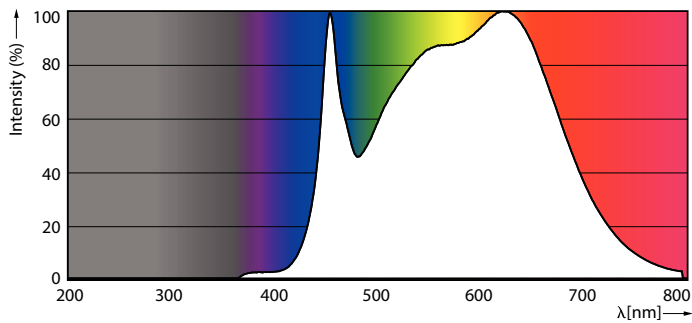

Photometric data

Spectral Power Distribution Colour - 12PAR30L/EXPERTCOLOR/F25/940/DIM