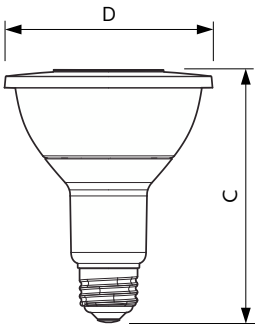

Product data

General Information		Wattage Equivalent	
Cap-Base	E26 [Single Contact Medium Screw]		75 W
Nominal lifetime	40,000 hour(s)	Starting Time (Nom)	0.5 s
Switching Cycle	50,000	Warm-up time to 60% light	0.5 s
Lighting Technology	LED	Power Factor (Fraction)	0.9
EU RoHS compliant	Yes	Voltage (Nom)	120 V
Light Technical		Temperature	
Color Code	940 [CCT of 4000K]	T-Case Maximum (Nom)	85 °C
Beam Angle (Nom)	25 degree(s)	Controls and Dimming	
Luminous Flux	950 lm	Dimmable	Yes
Luminous Intensity (Nom)	4,800 cd	Mechanical and Housing	
Color Designation	Cool White (CW)	Bulb Finish	Clear
Correlated Color Temperature (Nom)	4000 K	Bulb Material	Plastic
Luminous Efficacy (rated) (Nom)	75.00 lm/W	Bulb Shape	PAR30L
Color Consistency	<6	UL Wet/ damp/ dry location	Damp location
Color rendering index (CRI)	95	Approval and Application	
LLMF At End Of Nominal Lifetime (Nom)	70 %	Suitable For Accent Lighting	Yes
Operating and Electrical		Energy Consumption kWh/1000 h	- kWh
Line Frequency	60 Hz	Energy Certifications	Energy Star
Input Frequency	60 Hz	T20 compliant	No
Power Consumption	12 W		
Lamp Current (Nom)	120 mA		

Material Nr. (12NC)	929001341104
Numerator - Quantity Per Pack	1
EAN/UPC - Product/Case	046677470975
Numerator - Packs per outer box	6
EAN/UPC - Case	50046677470970

Dimensional drawing

Product	D	C
12PAR30L/EXPERTCOLOR/F25/940/DIM	94.8 mm	116.1 mm