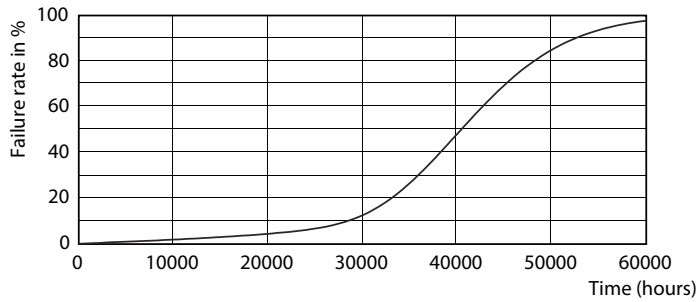

LED PAR30 S/L

Lifetime

Life Expectancy Diagram - 12PAR30L/EXPERTCOLOR/F25/940/DIM

Lumen Maintenance Diagram - 12PAR30L/EXPERTCOLOR/F25/940/DIM