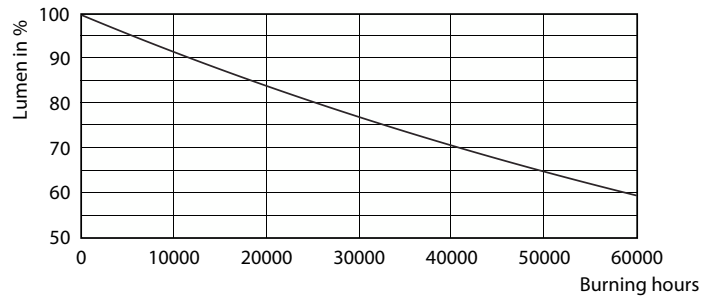

LED PAR30 S/L

Lifetime

Life Expectancy Diagram - 12PAR30L/EXPERTCOLOR/F25/940/DIM

Lumen Maintenance Diagram - 12PAR30L/EXPERTCOLOR/F25/940/DIM