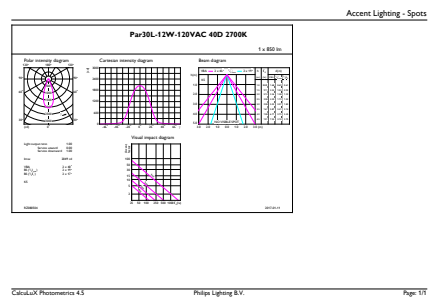

Accent Lighting Spots - 12PAR30L/EXPERTCOLOR/F25/940/DIM