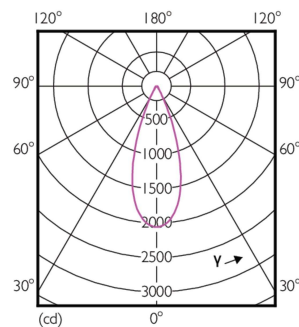

Light Distribution Diagram - 12PAR30L/EXPERTCOLOR/F25/940/DIM